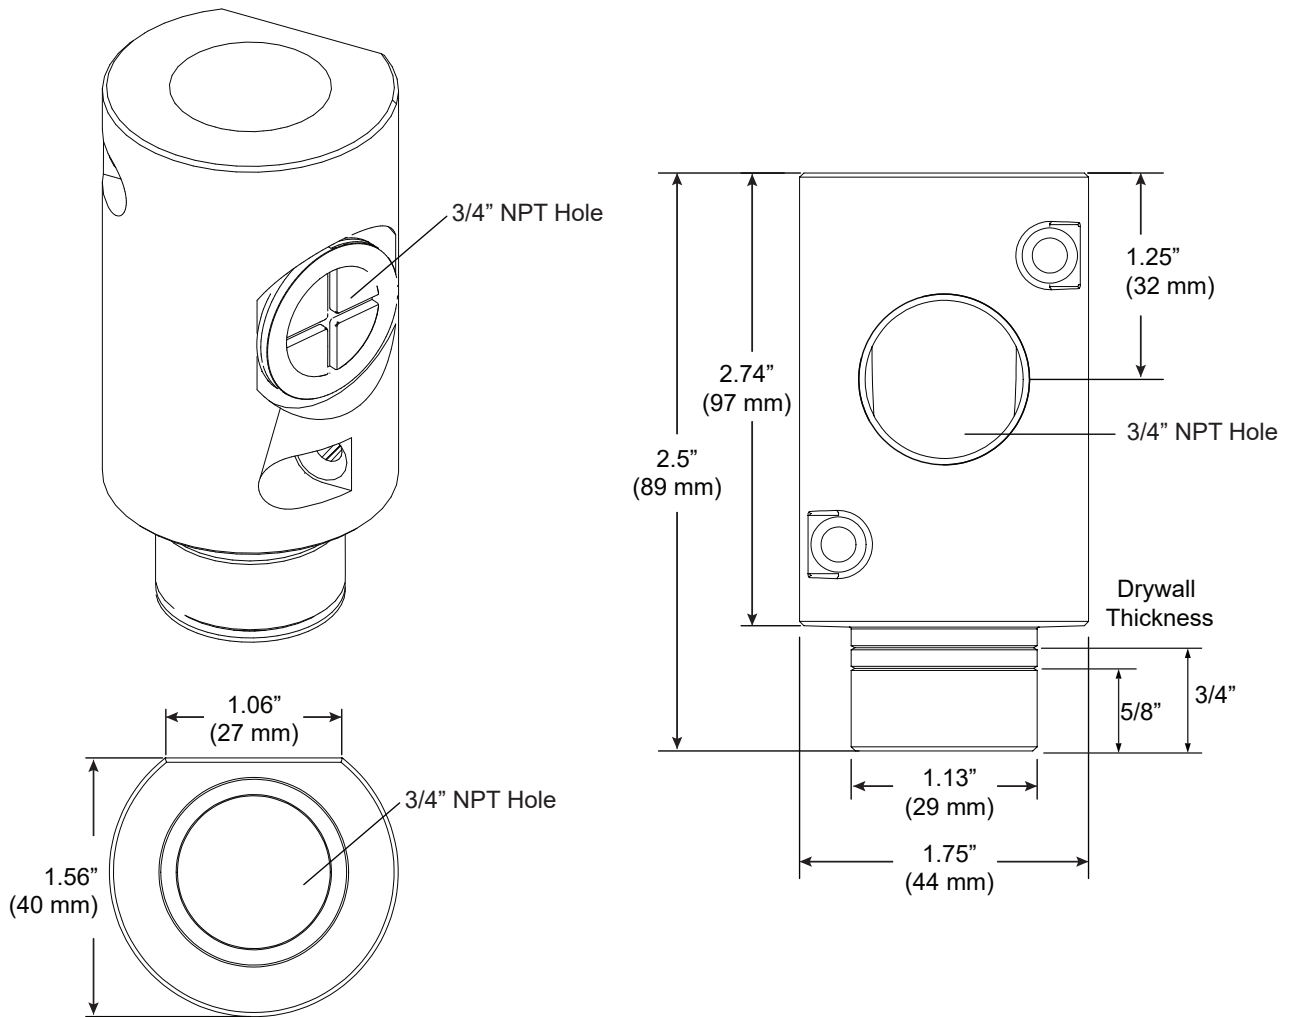

# Micro J-Box Kit

For use with ZipTwo<sup>®</sup> | 707

Mounts ZipTwo | 707 rails to surface using Micro J-Box Clip (CS-707-Z2-JB). Aluminum j-box includes two 3/4" NPT holes for conduit. Mount to sturdy blocking. Compatible with 5/8" and 3/4" drywall. Remove plug after mud/texture has been completed.

Technical Support: 707-996-9898 or [technicalsupport@vode.com](mailto:technicalsupport@vode.com)

PART NUMBER **JB-707-Z2-AA**

DESCRIPTION Micro J-Box, System LED 707, ZipTwo, clear anodized aluminium

PART NUMBER **CS-707-Z2-JB**

DESCRIPTION Clip, System LED 707, ZipTwo, micro J-Box