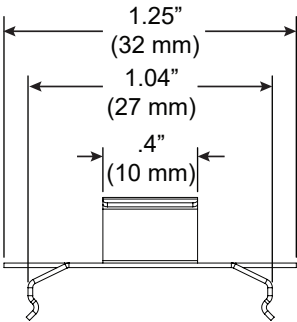

Technical Support: 707-996-9898 or technicalsupport@vode.com