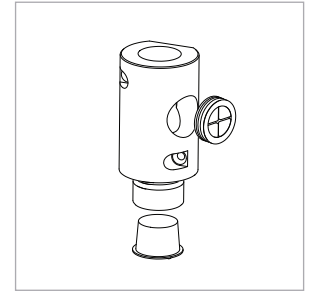

Micro J-Box Kit

For use with ZipTwo® | 707

Mounts ZipTwo | 707 rails to surface using Micro J-Box Clip (CS-707-Z2-JB). Aluminum j-box includes two 3/4" NPT holes for conduit. Mount to sturdy blocking. Compatible with 5/8" and 3/4" drywall. Remove plug after mud/texture has been completed.

Technical Support: 707-996-9898 or technicalsupport@vode.com

PART NUMBER **JB-707-Z2-AA**

DESCRIPTION Micro J-Box, System LED 707, ZipTwo, clear anodized aluminium