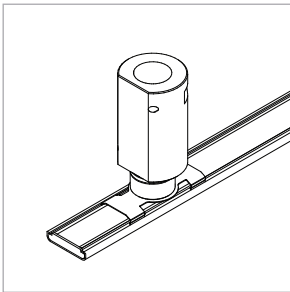

# Micro J-Box Kit

For use with ZipTwo<sup>®</sup> | 707

Mounts ZipTwo | 707 rails to surface using Micro J-Box Clip (CS-707-Z2-JB). Aluminum j-box includes two 3/4" NPT holes for conduit. Mount to sturdy blocking. Compatible with 5/8" and 3/4" drywall. Remove plug after mud/texture has been completed.

# Micro J-Box Clip

For use with ZipTwo<sup>®</sup> | 707

Mounts ZipTwo | 707 rails to Micro J-Box (JB-707-Z2-AA).

Technical Support: 707-996-9898 or [technicalsupport@vode.com](mailto:technicalsupport@vode.com)