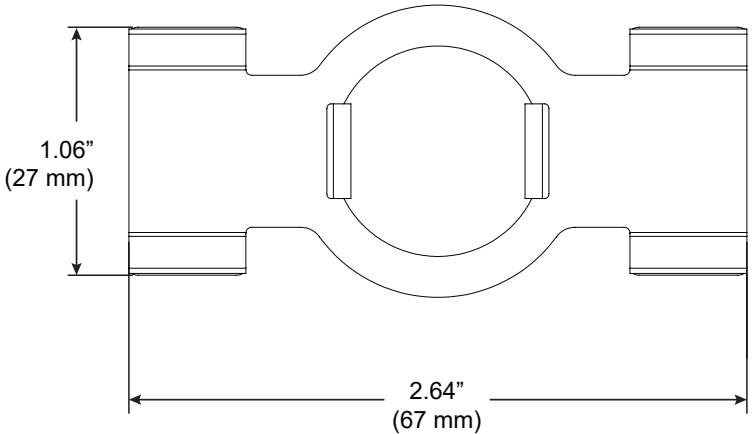

# Micro J-Box Kit

For use with ZipTwo<sup>®</sup> | 707

Mounts ZipTwo | 707 rails to surface using Micro J-Box Clip (CS-707-Z2-JB). Aluminum j-box includes two 3/4" NPT holes for conduit. Mount to sturdy blocking. Compatible with 5/8" and 3/4" drywall. Remove plug after mud/texture has been completed.

# Micro J-Box Clip

For use with ZipTwo<sup>®</sup> | 707

Mounts ZipTwo | 707 rails to Micro J-Box (JB-707-Z2-AA).

Technical Support: 707-996-9898 or [technicalsupport@vode.com](mailto:technicalsupport@vode.com)