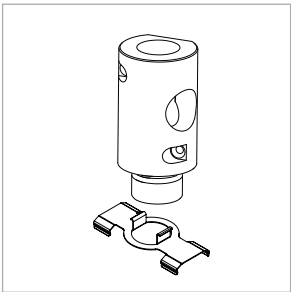

# Micro J-Box Kit

For use with ZipTwo<sup>®</sup> | 707

Mounts ZipTwo | 707 rails to surface using Micro J-Box Clip (CS-707-Z2-JB). Aluminum j-box includes two 3/4" NPT holes for conduit. Mount to sturdy blocking. Compatible with 5/8" and 3/4" drywall. Remove plug after mud/texture has been completed.

# Micro J-Box Clip

For use with ZipTwo<sup>®</sup> | 707

Mounts ZipTwo | 707 rails to Micro J-Box (JB-707-Z2-AA).

Technical Support: 707-996-9898 or [technicalsupport@vode.com](mailto:technicalsupport@vode.com)