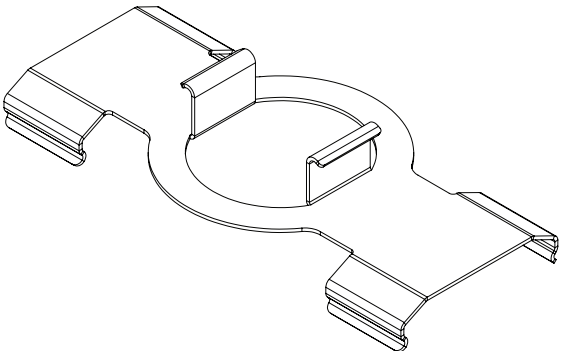

# Micro J-Box Kit

For use with ZipTwo<sup>®</sup> | 707

Mounts ZipTwo | 707 rails to surface using Micro J-Box Clip (CS-707-Z2-JB). Aluminum j-box includes two 3/4" NPT holes for conduit. Mount to sturdy blocking. Compatible with 5/8" and 3/4" drywall. Remove plug after mud/texture has been completed.

Technical Support: 707-996-9898 or [technicalsupport@vode.com](mailto:technicalsupport@vode.com)

PART NUMBER **JB-707-Z2-AA**

DESCRIPTION Micro J-Box, System LED 707, ZipTwo, clear anodized aluminium

# Micro J-Box Clip

For use with ZipTwo<sup>®</sup> | 707

Mounts ZipTwo | 707 rails to Micro J-Box (JB-707-Z2-AA).

Technical Support: 707-996-9898 or [technicalsupport@vode.com](mailto:technicalsupport@vode.com)