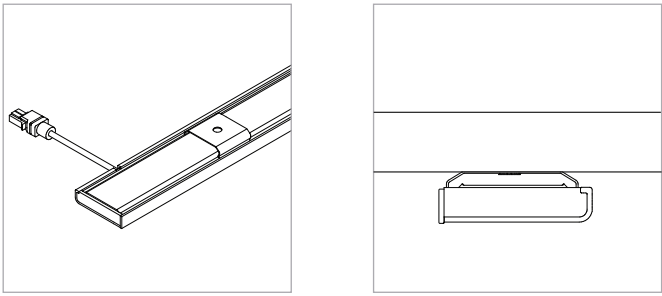

Surface Clip

For use with ZipOne[®] | 707

Mounts ZipOne | 707 rail to most surfaces. Fixtures will be supplied with rails are provided with 2 clips per 24" and 36" fixture, 4 clips per 48", 60" and 72" fixture and 6 clips per 96".

Technical Support: 707-996-9898 or technicalsupport@vode.com

.79"
(20 mm)

0.9"
(23 mm)

.23"
(6 mm)

PART NUMBER **CS-707-Z1**

DESCRIPTION Clip, System LED 707, ZipOne