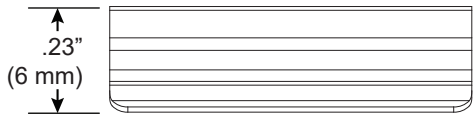

Surface Clip

For use with ZipOne[®] | 707

Mounts ZipOne | 707 rail to most surfaces. Fixtures will be supplied with rails are provided with 2 clips per 24" and 36" fixture, 4 clips per 48", 60" and 72" fixture and 6 clips per 96".

Technical Support: 707-996-9898 or technicalsupport@vode.com

.79"
(20 mm)

0.9"
(23 mm)

.23"
(6 mm)

PART NUMBER **CS-707-Z1**

DESCRIPTION Clip, System LED 707, ZipOne