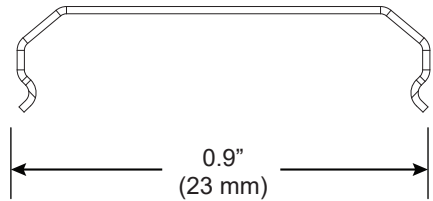

Surface Clip

For use with ZipOne[®] | 707

Mounts ZipOne | 707 rail to most surfaces. Fixtures will be supplied with rails are provided with 2 clips per 24" and 36" fixture, 4 clips per 48", 60" and 72" fixture and 6 clips per 96".

Technical Support: 707-996-9898 or technicalsupport@vode.com

.79"
(20 mm)

0.9"
(23 mm)

.23"
(6 mm)

PART NUMBER **CS-707-Z1**

DESCRIPTION Clip, System LED 707, ZipOne