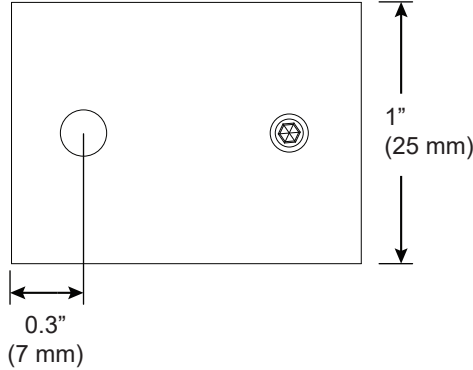

Fixed Surface Mount Bracket (F1S)

For use with BoxRail[®] | 907

Mounts BoxRail | 907 to most surfaces. Not available with White Baffle (WB) and Black Baffle (BB) optics. Rails are provided with two brackets per fixture that are adjustable along the length of the rail.

Technical Support: 707-996-9898 or technicalsupport@vode.com

PART NUMBER BK-907-BX-S1-YY

DESCRIPTION Bracket, System LED 907, BoxRail, fixed surface mount bracket. Available in clear anodized, black anodized and white painted.