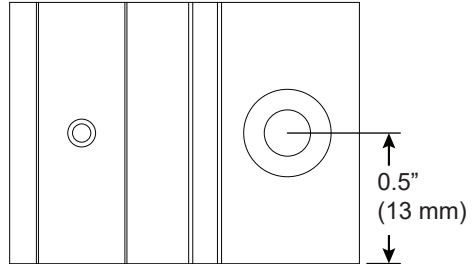

Fixed Surface Mount Bracket (F1S)

For use with BoxRail[®] | 907

Mounts BoxRail | 907 to most surfaces. Not available with White Baffle (WB) and Black Baffle (BB) optics. Rails are provided with two brackets per fixture that are adjustable along the length of the rail.

Technical Support: 707-996-9898 or technicalsupport@vode.com

PART NUMBER BK-907-BX-S1-YY

DESCRIPTION Bracket, System LED 907, BoxRail, fixed surface mount bracket. Available in clear anodized, black anodized and white painted.