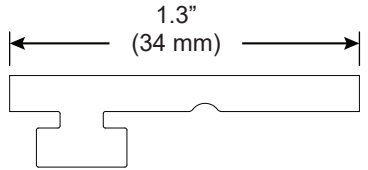

Fixed Surface Mount Bracket (F1S)

For use with BoxRail[®] | 907

Mounts BoxRail | 907 to most surfaces. Not available with White Baffle (WB) and Black Baffle (BB) optics. Rails are provided with two brackets per fixture that are adjustable along the length of the rail.

Technical Support: 707-996-9898 or technicalsupport@vode.com

PART NUMBER BK-907-BX-S1-YY

DESCRIPTION Bracket, System LED 907, BoxRail, fixed surface mount bracket. Available in clear anodized, black anodized and white painted.