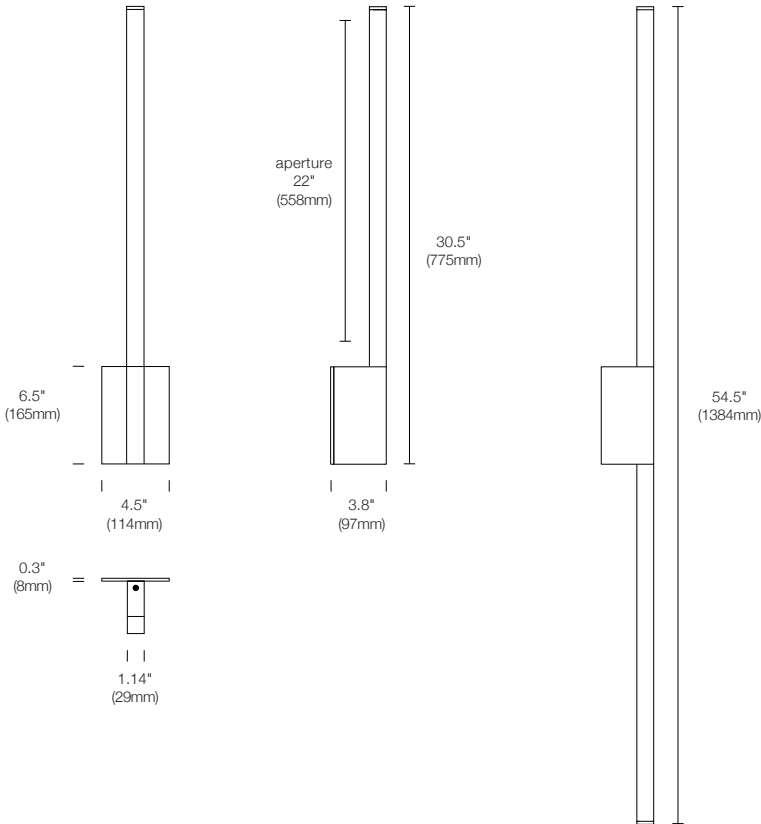

Dimensions

5 Year Limited Warranty. All material and component parts used in the manufacture of Vode products are warranted to be free from defects of material and/or workmanship for a period of 5 years from date of sale. Product must be installed according to Vode installation instructions and accepted trade practices. Power supplies and other auxiliary equipment is not covered under Vode warranty but may be covered by separate OEM warranty. See full Vode warranty description [here](#).

Listed to UL standards for dry location by a Nationally Recognized Testing Laboratory (NRTL) recognized by

DISCONTINUED
To order, call
(707) 996-9898