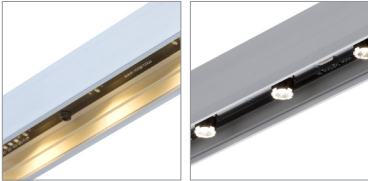

**DISCONTINUED**  
To order, call  
(707) 996-9898

Zipper Board: Lens / Baffle

Clear Lens      Diffuse Lens      White Baffle

Button Board: Lens / Optics

Clear Lens      Optics:  
19° x 48° Oval  
36° Medium