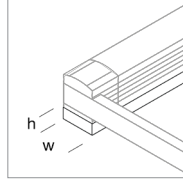

Structure

Rail Lengths	24" (610mm), 36" (914mm), 48" (1219mm), 60" (1524mm), 72" (1829mm), 96" (2438mm).
Rail Dimensions	1.12" (28mm) x 2.12" (54mm).
Construction / Finish	Extruded and machined 6063 aluminum. Clear anodized (stock), black anodized, white painted and non-standard finishes available.
Mounting	Single or double sided stack mount with integral ballast housing. <i>See following page for details.</i>
Arm Length	2" (51mm) – 48" (1219mm). Non-standard arm lengths available. Single-sided requires arm lengths 24" or under.
System Run Length	2' (610mm) minimum. Unlimited maximum.

Light

Fixture Efficacy (lm/W)	49% efficacy.
Distribution	Asymmetric distribution, 83% direct, 17% indirect.
T5 Lamp HE (High Efficiency)	14W = 24" (600mm) lamp. 21W = 36" (900mm) lamp. 28W = 48" (1200mm) lamp. 35W = 60" (1500mm) lamp. 42W = 72" (1800mm) = 2 x 36" (900mm) lamp, 21W per lamp. 56W = 96" (2400mm) = 2 x 48" (1200mm) lamp, 28W per lamp.
T5 Lamp HO (High Output)	24W = 24" (600mm) lamp. 39W = 36" (900mm) lamp. 54W = 48" (1200mm) lamp. 80W = 60" (1500mm) lamp. 78W = 72" (1800mm) = 2 x 36" (900mm) lamp, 39W per lamp. 108W = 96" (2400mm) = 2 x 48" (1200mm) lamp, 54W per lamp.
Color Temperature	3000K, 3500K, 4100K available. Non-standard color temperature lamps available upon request.

DISCONTINUED
To order, call
(707) 996-9898

Mounting Hardware

Integral Power
(single-sided)
h 1.7" (43mm)
w 1.8" (46mm)

Integral Power
(double-sided)
h 1.7" (43mm)
w 1.8" (46mm)

Accessories

Vode Strut
h 0.8" (20mm)
w 1.61" (41mm)