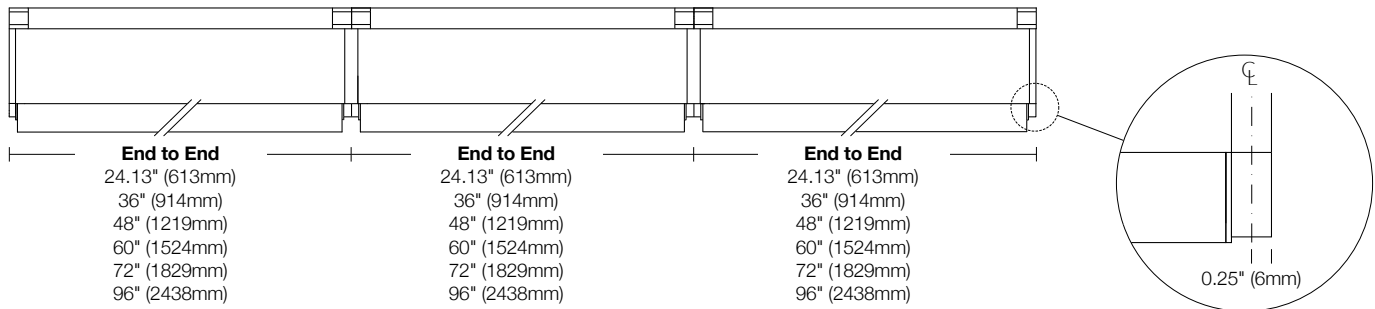

Ballast Type²	Voltage	Emergency Ballast	Lamp Type	Finish
A Programmed start, Non-dimming E Lutron Ecosystem, 10% Dimming H Lutron Hi-Lume 3D, 1% Dimming J Lutron EcoSystem H-Series, 1% Dimming F 0-10v, 1% Dimming D DALI, 1% Dimming Z Other (please specify)	1 120v 4 240v 2 277v	Specify number of emergency ballasts required. See Ballast Guide for details.	Supplied by Others HE High Efficiency (HE) HO High Output (HO) Supplied by Vode E30 Sylvania Pentron, 3000K, HE E35 Sylvania Pentron, 3500K, HE E41 Sylvania Pentron, 4100K, HE O30 Sylvania Pentron, 3000K, HO O35 Sylvania Pentron, 3500K, HO O41 Sylvania Pentron, 4100K, HO Z Other (please specify)	AL Clear Anodized (stock) WH White Painted BL Black Anodized Z Non-standard Finish (please specify)

NOTES & LIMITATIONS

¹Single-sided (K1) arms cannot exceed 24" (610mm).

²Some ballasts may not be compatible with your specification.

See [Ballast Guide](#) for details.

³Not available with High Output (HO) Lamps.

Lens / Baffle	Options
0 None B Cross Baffle 1 Prismatic Lens³	Select all that apply. 0 None 2 GLR Fuse 3 9' 18/3 Cord and Plug

Layout

DISCONTINUED
To order, call
(707) 996-9898

Copyright © 2014 Vode Lighting LLC. All rights reserved.

The Vode logo and Vode and WingRail names are either registered trademarks or trademarks of Vode Lighting LLC in the United States and / or other countries. All other brand or product names are trademarks or registered trademarks of their respective owners. Due to ongoing innovation, specifications may change without notice.

Credits, Page 1 Photo: King County Library System, Snoqualmie Branch, Snoqualmie, WA | Architecture: Miller Hull Partnership | Photo: Yoram Bernet.

Vode Lighting LLC | 1206 East MacArthur, Suite 3, Sonoma, CA 95476 | 707.996.9898