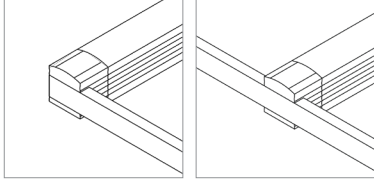

Structure

Rail Lengths	24" (610mm), 36" (914mm), 48" (1219mm), 60" (1524mm), 72" (1829mm), 96" (2438mm).
Rail Dimensions	1.12" (28mm) x 2.12" (54mm).
Construction / Finish	Extruded and machined 6063 aluminum. Clear anodized (stock), black anodized, white painted and non-standard finishes available.
Mounting	Single or double sided stack mount with integral ballast housing. <i>See following page for details.</i>
Arm Length	2" (51mm) – 48" (1219mm). Non-standard arm lengths available. Single-sided requires arm lengths 24" or under.
System Run Length	2' (610mm) minimum. Unlimited maximum.

Light

Fixture Efficacy (lm/W)	49% efficacy.
Distribution	Asymmetric distribution, 83% direct, 17% indirect.
T5 Lamp HE (High Efficiency)	14W = 24" (600mm) lamp. 21W = 36" (900mm) lamp. 28W = 48" (1200mm) lamp. 35W = 60" (1500mm) lamp. 42W = 72" (1800mm) = 2 x 36" (900mm) lamp, 21W per lamp. 56W = 96" (2400mm) = 2 x 48" (1200mm) lamp, 28W per lamp.
T5 Lamp HO (High Output)	24W = 24" (600mm) lamp. 39W = 36" (900mm) lamp. 54W = 48" (1200mm) lamp. 80W = 60" (1500mm) lamp. 78W = 72" (1800mm) = 2 x 36" (900mm) lamp, 39W per lamp. 108W = 96" (2400mm) = 2 x 48" (1200mm) lamp, 54W per lamp.
Color Temperature	3000K, 3500K, 4100K available. Non-standard color temperature lamps available upon request.

DISCONTINUED
To order, call
(707) 996-9898

Mounting Hardware

Integral Power
(single-sided)
h 1.7" (43mm)
w 1.8" (46mm)

Integral Power
(double-sided)
h 1.7" (43mm)
w 1.8" (46mm)

Accessories

Vode Strut
h 0.8" (20mm)
w 1.61" (41mm)