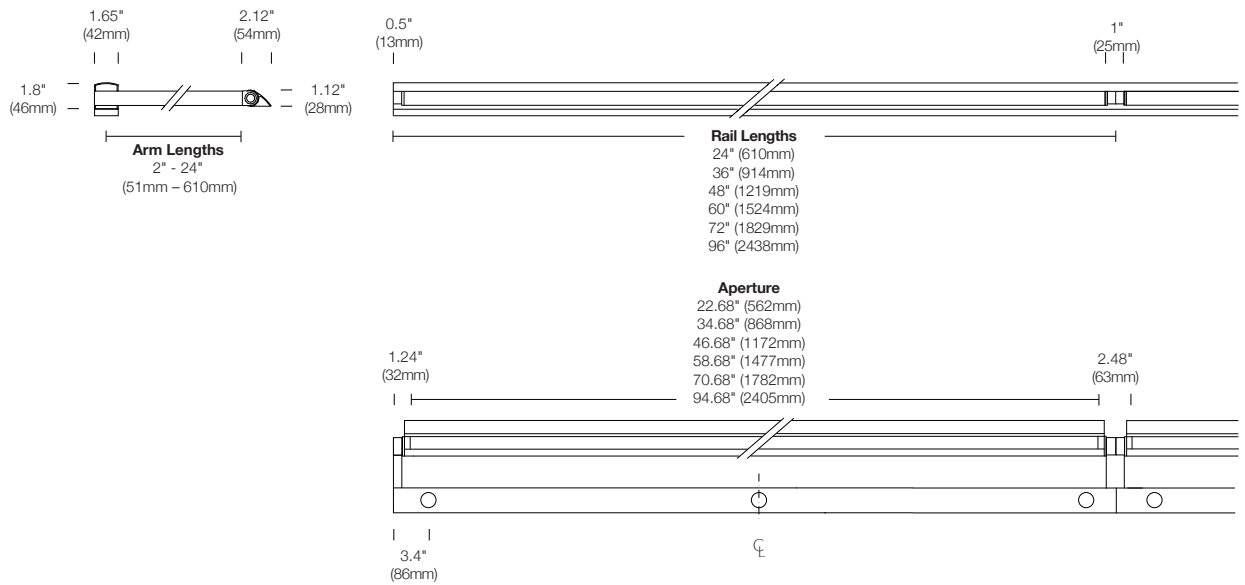

Dimensions

Materials

Prismatic Lens	High-impact extruded acrylic glass (PMMA).
Baffle	6063 aluminum, painted white finish, RoHS compliant.
Power Cable	Ø6mm, 18/4 AWG, fiberglass sheathing, FEP insulation, RoHS compliant.
Cable Connectors	Unfilled clear Nylon, rated UL 94 V-0, halogen free. RoHS compliant.

5 Year Limited Warranty. All material and component parts used in the manufacture of Vode products are warranted to be free from defects of material and/or workmanship for a period of 5 years from date of sale. Product must be installed according to Vode installation instructions and accepted trade practices. Power supplies and other auxiliary equipment is not covered under Vode warranty but may be covered by separate OEM warranty. See full Vode warranty description [here](#).

Listed to UL standards for dry and damp location by a NRTL Laboratory (NRTL) recognized by OSHA.

DISCONTINUED
To order, call
(707) 996-9898