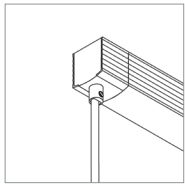

Light

Fixture Efficacy (lm/W)	58% efficacy.
Distribution	Symmetric distribution, 22% direct. 78% indirect.
T5 Lamp HE (High Efficiency)	14W = 24" (600mm) lamp. 21W = 36" (900mm) lamp. 28W = 48" (1200mm) lamp. 35W = 60" (1500mm) lamp.
T5 Lamp HO (High Output)	24W = 24" (600mm) lamp. 39W = 36" (900mm) lamp. 54W = 48" (1200mm) lamp. 80W = 60" (1500mm) lamp.
Color Temperature	3000K, 3500K, 4100K. Other color temperature lamps available on request.

NOTES & LIMITATIONS

¹Weight based on system consisting of 4' (1219mm) rail, 4' (1219mm) cable drop and mounting hardware.
Ballast and housing not included.

DISCONTINUED
To order, call
(707) 996-9898

Integral Ballast