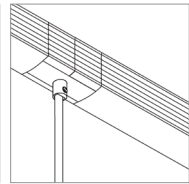

Light

Fixture Efficacy (lm/W)	58% efficacy.
Distribution	Symmetric distribution, 22% direct. 78% indirect.
T5 Lamp HE (High Efficiency)	14W = 24" (600mm) lamp. 21W = 36" (900mm) lamp. 28W = 48" (1200mm) lamp. 35W = 60" (1500mm) lamp.
T5 Lamp HO (High Output)	24W = 24" (600mm) lamp. 39W = 36" (900mm) lamp. 54W = 48" (1200mm) lamp. 80W = 60" (1500mm) lamp.
Color Temperature	3000K, 3500K, 4100K. Other color temperature lamps available on request.

NOTES & LIMITATIONS

¹Weight based on system consisting of 4' (1219mm) rail, 4' (1219mm) cable drop and mounting hardware.
Ballast and housing not included.

DISCONTINUED
To order, call
(707) 996-9898

Integral Ballast

Integral Power (end)
h 1.7" (43mm)
w 1.8" (46mm)

Integral Power (joint)

Large Round Canopy
Ø4.5" (114mm)

Large Round Canopy
Ø4.5" (114mm)
for single 72" (1829mm) or 96" (2438 mm) rail lengths

Large Round Canopy
Ø4.5" (114mm)
for continuous systems with 72" (1829mm) or 96" (2438 mm) rail lengths