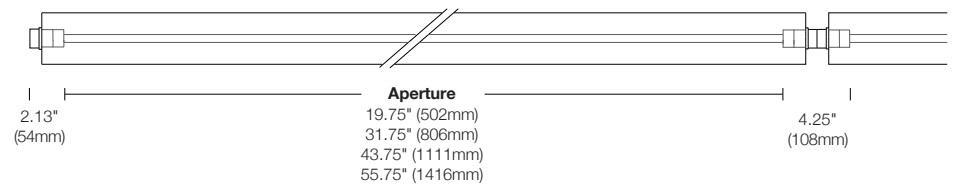

Light

Fixture Efficacy (lm/W)	58% efficacy.
Distribution	Symmetric distribution, 22% direct. 78% indirect.
T5 Lamp HE (High Efficiency)	14W = 24" (600mm) lamp. 21W = 36" (900mm) lamp. 28W = 48" (1200mm) lamp. 35W = 60" (1500mm) lamp.
T5 Lamp HO (High Output)	24W = 24" (600mm) lamp. 39W = 36" (900mm) lamp. 54W = 48" (1200mm) lamp. 80W = 60" (1500mm) lamp.
Color Temperature	3000K, 3500K, 4100K. Other color temperature lamps available on request.

NOTES & LIMITATIONS

¹Weight based on system consisting of 4' (1219mm) rail, 4' (1219mm) cable drop and mounting hardware.
Ballast and housing not included.

DISCONTINUED
To order, call
(707) 996-9898

Integral Ballast

Integral Power (end)
h 1.7" (43mm)
w 1.8" (46mm)

Integral Power (joint)

Large Round Canopy
Ø4.5" (114mm)

Large Round Canopy
Ø4.5" (114mm)
for single 72" (1829mm) or 96" (2438 mm) rail lengths

Large Round Canopy
Ø4.5" (114mm)
for continuous systems with 72" (1829mm) or 96" (2438 mm) rail lengths

Dimensions

Materials

Suspension Cable	Ø7mm, 18/5 AWG, PVC jacket, FEP-Insulated, RoHS compliant.
Power Cable	Ø6mm, 18/4 AWG, fiberglass sheathing, FEP insulation, RoHS compliant.
Cable Connectors	Unfilled clear Nylon, rated UL 94 V-0, halogen free. RoHS compliant.
Remote Power Housing	1/16" (0.8mm) formed steel, zinc chromate plating.