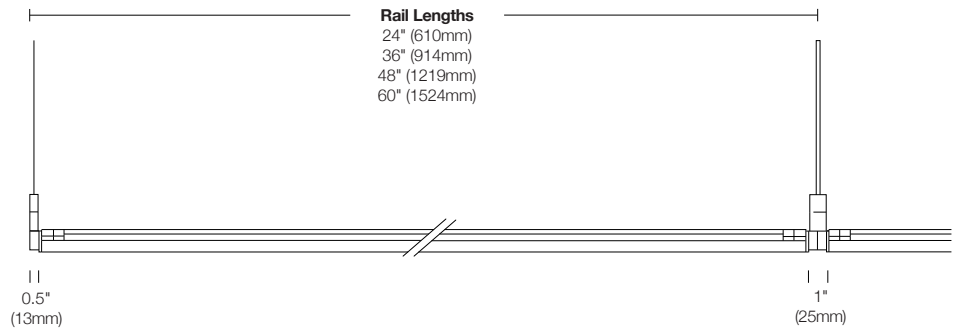

Light

Fixture Efficacy (lm/W)	58% efficacy.
Distribution	Symmetric distribution, 22% direct. 78% indirect.
T5 Lamp HE (High Efficiency)	14W = 24" (600mm) lamp. 21W = 36" (900mm) lamp. 28W = 48" (1200mm) lamp. 35W = 60" (1500mm) lamp.
T5 Lamp HO (High Output)	24W = 24" (600mm) lamp. 39W = 36" (900mm) lamp. 54W = 48" (1200mm) lamp. 80W = 60" (1500mm) lamp.
Color Temperature	3000K, 3500K, 4100K. Other color temperature lamps available on request.

NOTES & LIMITATIONS

¹Weight based on system consisting of 4' (1219mm) rail, 4' (1219mm) cable drop and mounting hardware.
Ballast and housing not included.

DISCONTINUED
To order, call
(707) 996-9898

Integral Ballast

Integral Power (end)
h 1.7" (43mm)
w 1.8" (46mm)

Integral Power (joint)

Large Round Canopy
Ø4.5" (114mm)

Large Round Canopy
Ø4.5" (114mm)
for single 72" (1829mm) or 96" (2438 mm) rail lengths

Large Round Canopy
Ø4.5" (114mm)
for continuous systems with 72" (1829mm) or 96" (2438 mm) rail lengths

Dimensions

Materials

Suspension Cable	Ø7mm, 18/5 AWG, PVC jacket, FEP-Insulated, RoHS compliant.
Power Cable	Ø6mm, 18/4 AWG, fiberglass sheathing, FEP insulation, RoHS compliant.
Cable Connectors	Unfilled clear Nylon, rated UL 94 V-0, halogen free. RoHS compliant.
Remote Power Housing	1/16" (0.8mm) formed steel, zinc chromate plating.