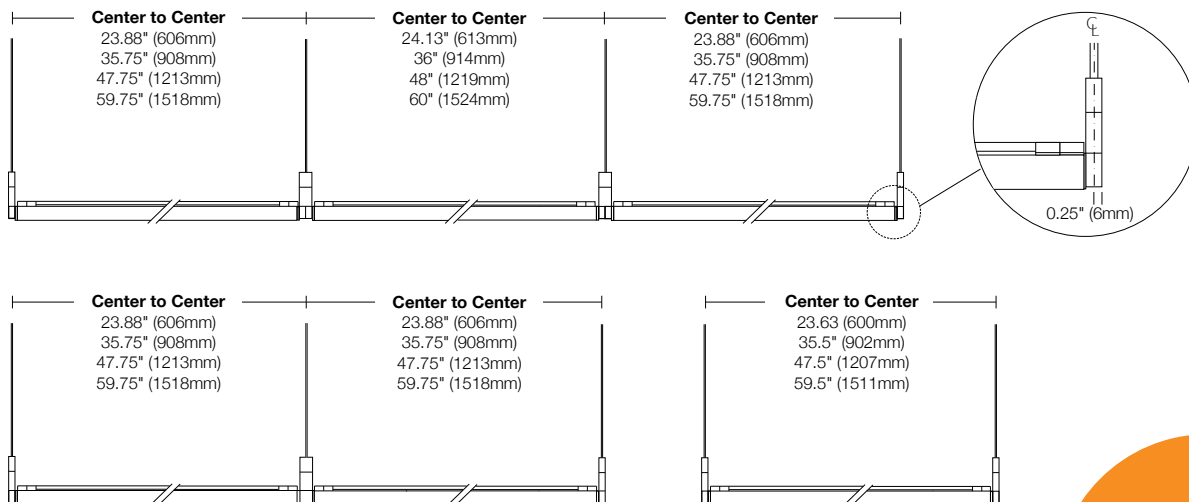

0

Ballast Type¹	Voltage	Emergency Ballast	Lamp Type	Finish	Lens / Baffle
I Instant Start, non-dimming	1 120v	Specify number of emergency ballasts required. See Ballast Guide for details.	Supplied by Others HE High Efficiency (HE) HO High Output (HO)	AL Clear Anodized (stock) WH White Painted BL Black Anodized Z Non-standard Finish (please specify)	0 None
A Programmed Start, non-dimming	4 240v		Supplied by Vode E30 Sylvania Pentron, 3000K (HE) E35 Sylvania Pentron, 3500K (HE) E41 Sylvania Pentron, 4100K (HE) O30 Sylvania Pentron, 3000K (HO) O35 Sylvania Pentron, 3500K (HO) O41 Sylvania Pentron, 4100K (HO) Z Other (please specify)		
E Lutron Ecosystem, 10% dimming	2 277v				
H Lutron Hi-Lume 3D, 1% dimming					
J Lutron Ecosystem H-Series, 1% dimming					
F 0-10v, 1% dimming					
Z Other (please specify)					

NOTES & LIMITATIONS

- ¹Some ballasts may not be compatible with your specification. See [Ballast Guide](#) for details.
- ²Occupancy and daylight sensors are available. Contact Vode or your Vode agent with your specific requirements.
- ³Requires Integral Ballast (IB).

Sensors	Options
0 None	Select all that apply.
Z Other (please specify)²	0 None
	2 GLR Fuse
	3 9' 18/3 Cord and Plug
	4 Conduit adapter for end power feed³

Layout

DISCONTINUED
To order, call
(707) 996-9898