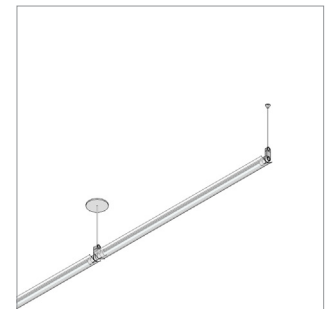

BowPerf, direct/indirect, 370° rotation.

Benefits & Features

Low Profile Symmetric Design

Symmetric profile, 1.58" (40mm) x 3.15" (80mm), 370° rotation, angle gage and lock.

Superior Light Quality & Performance

For HE & HO lamps. 58% fixture efficacy. Perforated aluminum reflector.

Adaptive Power Modules

Integral or remote power, 1% dimming available for most configurations and protocols.

Modular Design

Specification-grade adaptive system for easy integration into building structure and furniture.

Shown: Integral Ballast

Shown: Large Round Canopy

Multiple mounting hardware options designed to fit any application.

Structure

Rail Lengths	24" (610mm), 36" (914mm), 48" (1219mm), 60" (1524mm).
Rail Dimensions	1.58" (40mm) x 3.15" (80mm).
Construction / Finish	Extruded and machined 6063 aluminum. Clear anodized (stock), black anodized, white painted and non-standard finishes available.
Mounting	Ceiling mount to jbox or integral ballast housing. <i>See following page for details.</i>
Cable Length	60" (1524mm). Non-standard cable length available.
System Run Length	2' (610mm) minimum. Unlimited maximum.
System Weight	0.66lbs (0.30kg) per foot (305mm). ¹