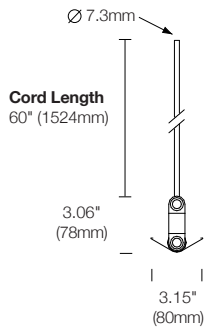

Light

Fixture Efficacy (lm/W)	58% efficacy.
Distribution	Symmetric distribution, 22% direct. 78% indirect.
T5 Lamp HE (High Efficiency)	14W = 24" (600mm) lamp. 21W = 36" (900mm) lamp. 28W = 48" (1200mm) lamp. 35W = 60" (1500mm) lamp.
T5 Lamp HO (High Output)	24W = 24" (600mm) lamp. 39W = 36" (900mm) lamp. 54W = 48" (1200mm) lamp. 80W = 60" (1500mm) lamp.
Color Temperature	3000K, 3500K, 4100K. Other color temperature lamps available on request.

NOTES & LIMITATIONS

¹Weight based on system consisting of 4' (1219mm) rail, 4' (1219mm) cable drop and mounting hardware.
Ballast and housing not included.

DISCONTINUED
To order, call
(707) 996-9898

Integral Ballast

Integral Power (end)
h 1.7" (43mm)
w 1.8" (46mm)

Integral Power (joint)

Large Round Canopy
Ø4.5" (114mm)

Large Round Canopy
Ø4.5" (114mm)
for single 72" (1829mm) or 96" (2438 mm) rail lengths

Large Round Canopy
Ø4.5" (114mm)
for continuous systems with 72" (1829mm) or 96" (2438 mm) rail lengths

Dimensions

Materials

Suspension Cable	Ø7mm, 18/5 AWG, PVC jacket, FEP-Insulated, RoHS compliant.
Power Cable	Ø6mm, 18/4 AWG, fiberglass sheathing, FEP insulation, RoHS compliant.
Cable Connectors	Unfilled clear Nylon, rated UL 94 V-0, halogen free. RoHS compliant.
Remote Power Housing	1/16" (0.8mm) formed steel, zinc chromate plating.