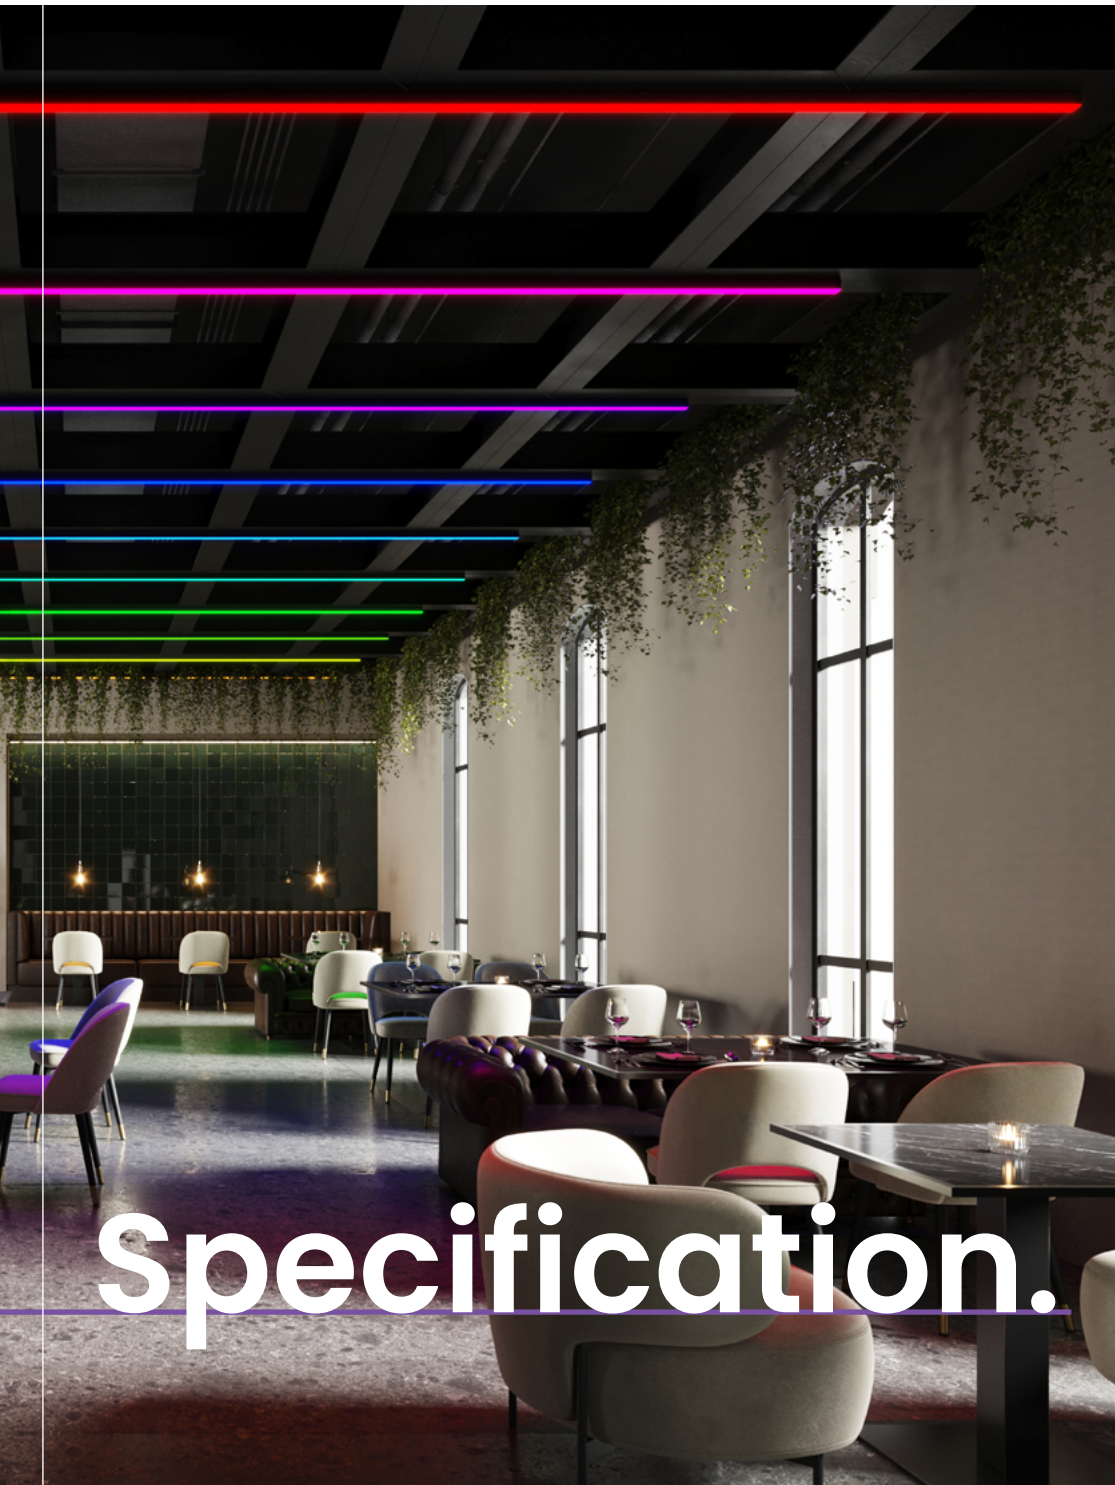

At Vode, we believe in the power of color to shape environments, and with our RGBW technology, we're giving architects and designers the ultimate tool to harness that power.

RGBW delivers millions of hues as well as high quality white light in 90 CRI. You get both vibrant colors and high color rendering white light in one solution.

ZipOne | 707

ZipTwo | 707

Nexa | 807

Applications.

SPACE + COLOR + LIGHT
= YOUR MASTERPIECE

Moodboard envy?

It's a thing of the past, as you can now bring your ultimate inspiration to life with RGBW by Vode.

Whether you're attempting bold hues or pastel pops, with space as your canvas and light as your medium- color becomes your masterpiece.

With a flawless colored surface with no visible dots or shadows, turning your vision into reality is now as easy as scroll, select, and shine!

Specification.

Build Your Specification

707-Z1	SL				0
--------	----	--	--	--	---

System & Rail Type	System Type	System Length	Rail Length	Mounting	Arm/Cord Length
707-Z1 ZipOne	SL Standard Linear	Specify overall system length in ft/in or M/mm. <i>Corner and Shapes Available</i> <i>See Guide for details.</i>	24 24" (610mm) 36 36" (914mm) 48 48" (1219mm) 60 60" (1524mm) 72 72" (1829mm) 96 96" (2438mm) ZZ Other rail length or layout (please specify) <i>See Rail Length Chart for more details.</i> ▲ Custom lengths may result in light gaps on the fixture. See Rail Length Chart for more details.	C Clip T Magnet with Tape-On Metal Strip ZZ Other (please specify)	0 None