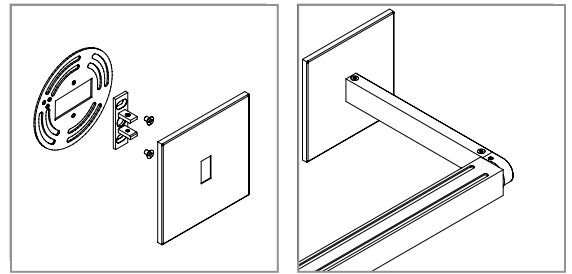

## 4.5" Square Canopy / Single Arm

For use with MLR System

### Technical Sheet

Mounts MLR System end sections to surface. Mounts to any standard North America 4" j-box unless system specified with ballast in Vode j-box. Standard canopy finish brushed aluminum.

<b>PART NUMBER</b>	<b>100-CRS-4-AL</b>	Scale: 1:2
<b>DESCRIPTION</b>	100 Series, 4.5" round canopy, single arm, aluminum finish.	Unit: inches (mm)
		Drawn By: CB
		Date: 02/10/12

<b>PART NUMBER</b>	<b>100-CRD-4-AL</b>	Scale: 1:2 Unit: inches (mm) Drawn By: CB Date: 02/10/12
<b>DESCRIPTION</b>	100 Series, 400 Series, 4.5" round canopy, double arm, aluminum finish.	