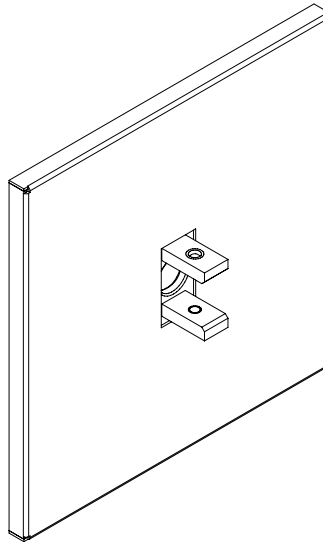

## 4.5" Square Canopy / Single Arm

For use with MLR System

### Technical Sheet

Mounts MLR System end sections to surface. Mounts to any standard North America 4" j-box unless system specified with ballast in Vode j-box. Standard canopy finish brushed aluminum.

<b>PART NUMBER</b>	<b>100-CRS-4-AL</b>	Scale: 1:2
<b>DESCRIPTION</b>	100 Series, 4.5" round canopy, single arm, aluminum finish.	Unit: inches (mm)
		Drawn By: CB
		Date: 02/10/12

<b>PART NUMBER</b>	<b>100-CRD-4-AL</b>	Scale: 1:2 Unit: inches (mm) Drawn By: CB Date: 02/10/12
<b>DESCRIPTION</b>	100 Series, 400 Series, 4.5" round canopy, double arm, aluminum finish.	