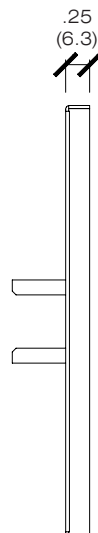

## 4.5" Square Canopy / Single Arm

For use with MLR System

### Technical Sheet

Mounts MLR System end sections to surface. Mounts to any standard North America 4" j-box unless system specified with ballast in Vode j-box. Standard canopy finish brushed aluminum.

<b>PART NUMBER</b>	<b>100-CRS-4-AL</b>	Scale: 1:2
<b>DESCRIPTION</b>	100 Series, 4.5" round canopy, single arm, aluminum finish.	Unit: inches (mm)
		Drawn By: CB
		Date: 02/10/12

<b>PART NUMBER</b>	<b>100-CRD-4-AL</b>	Scale: 1:2 Unit: inches (mm) Drawn By: CB Date: 02/10/12
<b>DESCRIPTION</b>	100 Series, 400 Series, 4.5" round canopy, double arm, aluminum finish.	