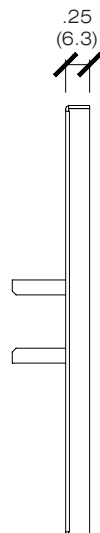

## 4.5" Square Canopy / Single Arm

For use with MLR System

### Technical Sheet

Mounts MLR System end sections to surface. Mounts to any standard North America 4" j-box unless system specified with ballast in Vode j-box. Standard canopy finish brushed aluminum.

<b>PART NUMBER</b>	<b>100-CRS-4-AL</b>	Scale: 1:2
<b>DESCRIPTION</b>	100 Series, 4.5" round canopy, single arm, aluminum finish.	Unit: inches (mm)
		Drawn By: CB
		Date: 02/10/12

<b>PART NUMBER</b>	<b>100-CRD-4-AL</b>	Scale: 1:2 Unit: inches (mm) Drawn By: CB Date: 02/10/12
<b>DESCRIPTION</b>	100 Series, 400 Series, 4.5" round canopy, double arm, aluminum finish.	