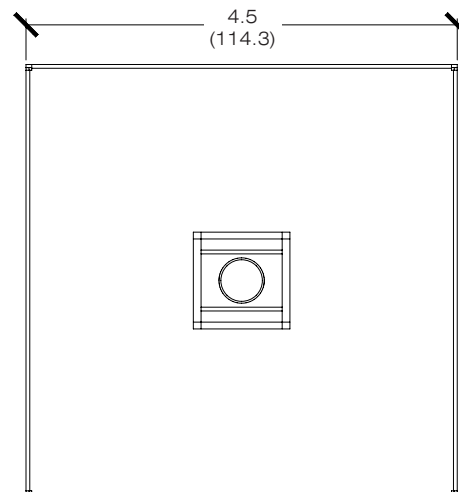

## 4.5" Square Canopy / Single Arm

For use with MLR System

### Technical Sheet

Mounts MLR System end sections to surface. Mounts to any standard North America 4" j-box unless system specified with ballast in Vode j-box. Standard canopy finish brushed aluminum.

<b>PART NUMBER</b>	<b>100-CRS-4-AL</b>	Scale: 1:2
<b>DESCRIPTION</b>	100 Series, 4.5" round canopy, single arm, aluminum finish.	Unit: inches (mm)
		Drawn By: CB
		Date: 02/10/12

<b>PART NUMBER</b>	<b>100-CRD-4-AL</b>	Scale: 1:2 Unit: inches (mm) Drawn By: CB Date: 02/10/12
<b>DESCRIPTION</b>	100 Series, 400 Series, 4.5" round canopy, double arm, aluminum finish.	