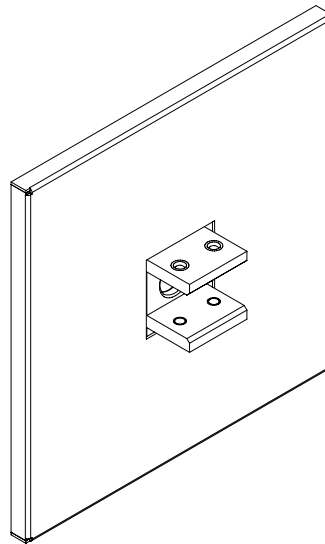

## 4.5" Square Canopy / Single Arm

For use with MLR System

### Technical Sheet

Mounts MLR System end sections to surface. Mounts to any standard North America 4" j-box unless system specified with ballast in Vode j-box. Standard canopy finish brushed aluminum.

<b>PART NUMBER</b>	<b>100-CRS-4-AL</b>	Scale: 1:2
<b>DESCRIPTION</b>	100 Series, 4.5" round canopy, single arm, aluminum finish.	Unit: inches (mm)
		Drawn By: CB
		Date: 02/10/12

<b>PART NUMBER</b>	<b>100-CRD-4-AL</b>	Scale: 1:2 Unit: inches (mm) Drawn By: CB Date: 02/10/12
<b>DESCRIPTION</b>	100 Series, 400 Series, 4.5" round canopy, double arm, aluminum finish.	