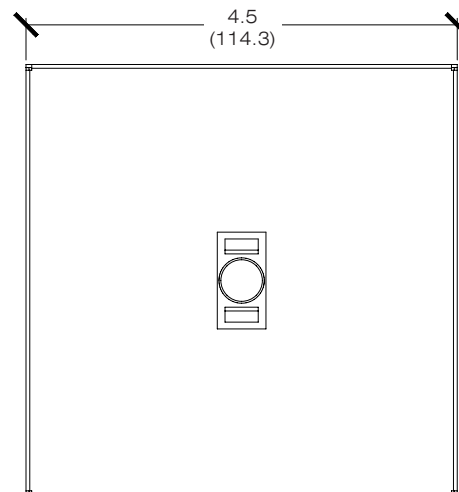

## 4.5" Square Canopy / Single Arm

For use with MLR System

### Technical Sheet

Mounts MLR System end sections to surface. Mounts to any standard North America 4" j-box unless system specified with ballast in Vode j-box. Standard canopy finish brushed aluminum.

<b>PART NUMBER</b>	<b>100-CRS-4-AL</b>	Scale: 1:2
<b>DESCRIPTION</b>	100 Series, 4.5" round canopy, single arm, aluminum finish.	Unit: inches (mm)
		Drawn By: CB
		Date: 02/10/12

<b>PART NUMBER</b>	<b>100-CRD-4-AL</b>	Scale: 1:2 Unit: inches (mm) Drawn By: CB Date: 02/10/12
<b>DESCRIPTION</b>	100 Series, 400 Series, 4.5" round canopy, double arm, aluminum finish.	