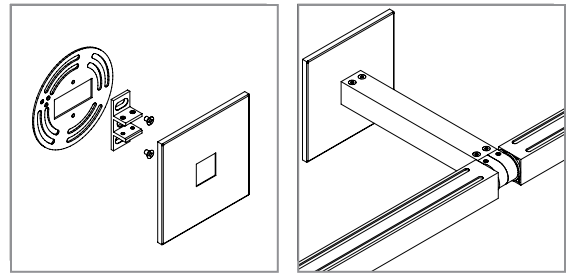

### Technical Sheet

Mounts MLR System end sections to surface. Mounts to any standard North America 4" j-box unless system specified with ballast in Vode j-box. Standard canopy finish brushed aluminum.

<b>PART NUMBER</b>	<b>100-CRS-4-AL</b>	Scale: 1:2
<b>DESCRIPTION</b>	100 Series, 4.5" round canopy, single arm, aluminum finish.	Unit: inches (mm)
		Drawn By: CB
		Date: 02/10/12

### 4.5" Square Canopy / Double Arm

For use with MLR System, 400 Series  
Technical Sheet

Mounts MLR System mid sections & 400 Series square arm to surface.  
Mounts to any standard North America 4" j-box unless system specified  
with ballast in Vode j-box. Standard canopy finish brushed aluminum.

<b>PART NUMBER</b>	<b>100-CRD-4-AL</b>	Scale: 1:2 Unit: inches (mm) Drawn By: CB Date: 02/10/12
<b>DESCRIPTION</b>	100 Series, 400 Series, 4.5" round canopy, double arm, aluminum finish.	