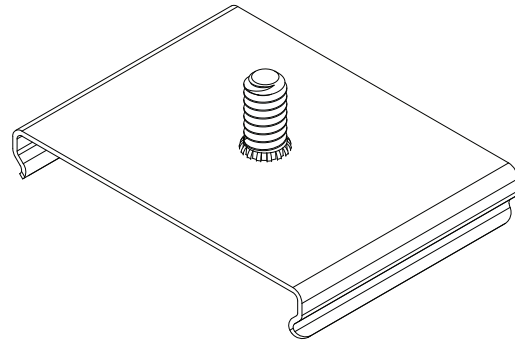

Technical Sheet

T7, Dimensional T-Bar Clip

For use with ZipTwo | 707

Mounts ZipTwo | 707 rail to many dimensional suspended ceiling grid systems. Compatible with tegular panels 5/16" deep. Rails are provided with one clip per 12" (305 mm).

Part Number	CS-707-Z2-T-T7
Description	Clip, System 707 ZipTwo, T-Bar clip, dimensional, white painted. For tegular panels 5/16" deep.
Compatibility	Armstrong®: Interlude

Revision A

Copyright © 2017 Vode Lighting LLC. All rights reserved. The Vode logo and Vode are either registered trademarks or trademarks of Vode Lighting LLC in the United States and/or other countries. All other brand or product names are trademarks or registered trademarks of their respective owners. No part of the above drawing, design, arrangements or ideas thereon shall be duplicated or used for any purpose whatsoever without the express permission of Vode Lighting LLC. Due to ongoing innovation, specifications may change without notice.