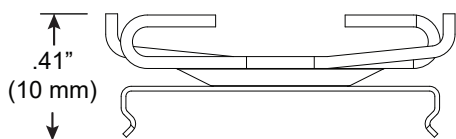

Technical Sheet

T2, 15/16" T-Bar Clip, low profile

For use with ZipTwo | 707

Mounts ZipTwo | 707 rail to most 15/16" suspended ceiling grid systems. Compatible with flat and tegular panels less than 1/4" deep. Rails are provided with one clip per 12" (305 mm).

Part Number	CS-707-Z2-T-T2
Description	Clip, System 707 ZipTwo, T-Bar spring clip, 15/16", white painted. For flat and tegular panels less than 1/4" deep.
Compatibility	Armstrong®: Prelude XL 15/16" USG Donn®: DX, DXL, CE, DXLA, ZXLA, AX, DXSS
Revision A	

Copyright © 2017 Vode Lighting LLC. All rights reserved. The Vode logo and Vode are either registered trademarks or trademarks of Vode Lighting LLC in the United States and/or other countries. All other brand or product names are trademarks or registered trademarks of their respective owners. No part of the above drawing, design, arrangements or ideas thereon shall be duplicated or used for any purpose whatsoever without the express permission of Vode Lighting LLC. Due to ongoing innovation, specifications may change without notice.