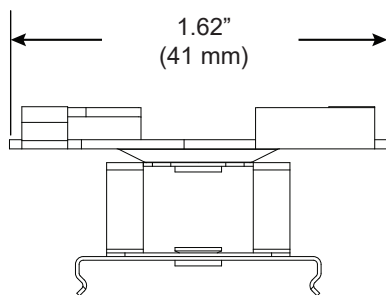

Technical Sheet

T4, 15/16" T-Bar Clip, concealed

For use with ZipTwo | 707

Mounts ZipTwo | 707 rail to most 15/16" suspended ceiling grid systems. Compatible with concealed panels that cover the edges of the T-Bar. Rails are provided with one clip per 12" (305 mm).

Part Number	CS-707-Z2-T-T4
Description	Clip, System 707 ZipTwo, T-Bar spring clip, 15/16", white painted. For concealed panels up to 5/16" deep.
Compatibility	Armstrong®: Prelude XL 15/16" USG Donn®: DX, DXL, CE, DXLA, ZXLA, AX, DXSS
Revision A	

Copyright © 2017 Vode Lighting LLC. All rights reserved. The Vode logo and Vode are either registered trademarks or trademarks of Vode Lighting LLC in the United States and/or other countries. All other brand or product names are trademarks or registered trademarks of their respective owners. No part of the above drawing, design, arrangements or ideas thereon shall be duplicated or used for any purpose whatsoever without the express permission of Vode Lighting LLC. Due to ongoing innovation, specifications may change without notice.