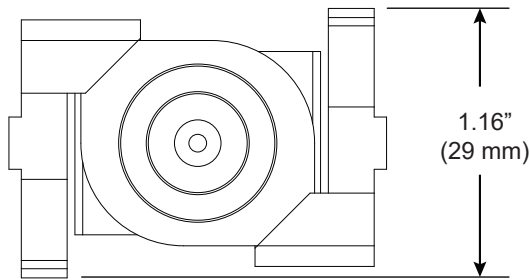

Technical Sheet

T4, 15/16" T-Bar Clip, concealed

For use with ZipTwo | 707

Mounts ZipTwo | 707 rail to most 15/16" suspended ceiling grid systems. Compatible with concealed panels that cover the edges of the T-Bar. Rails are provided with one clip per 12" (305 mm).

Part Number	CS-707-Z2-T-T4
Description	Clip, System 707 ZipTwo, T-Bar spring clip, 15/16", white painted. For concealed panels up to 5/16" deep.
Compatibility	Armstrong®: Prelude XL 15/16" USG Donn®: DX, DXL, CE, DXLA, ZXLA, AX, DXSS
Revision A	

Copyright © 2017 Vode Lighting LLC. All rights reserved. The Vode logo and Vode are either registered trademarks or trademarks of Vode Lighting LLC in the United States and/or other countries. All other brand or product names are trademarks or registered trademarks of their respective owners. No part of the above drawing, design, arrangements or ideas thereon shall be duplicated or used for any purpose whatsoever without the express permission of Vode Lighting LLC. Due to ongoing innovation, specifications may change without notice.