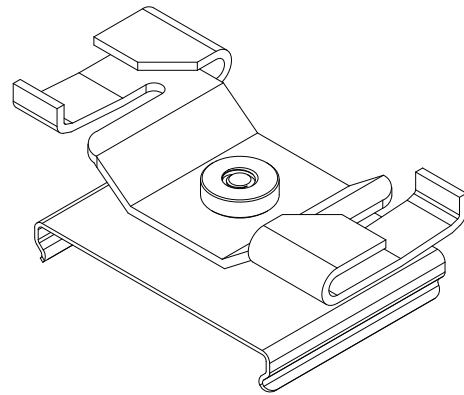

Technical Sheet

T5, 9/16" T-Bar Clip, medium profile

For use with ZipTwo | 707

Mounts ZipTwo | 707 rail to most 9/16" suspended ceiling grid systems. Compatible with tegular panels 1/4" - 5/16" deep. Rails are provided with one clip per 12" (305 mm).

Part Number	CS-707-Z2-T-T5
Description	Clip, System 707 ZipTwo, T-Bar spring clip, 9/16", white painted. For tegular panels 1/4" - 5/16" deep
Compatibility	Armstrong®: Suprafine 3/16" USG Donn®: Centricitee
Revision A	

Copyright © 2017 Vode Lighting LLC. All rights reserved. The Vode logo and Vode are either registered trademarks or trademarks of Vode Lighting LLC in the United States and/or other countries. All other brand or product names are trademarks or registered trademarks of their respective owners. No part of the above drawing, design, arrangements or ideas thereon shall be duplicated or used for any purpose whatsoever without the express permission of Vode Lighting LLC. Due to ongoing innovation, specifications may change without notice.