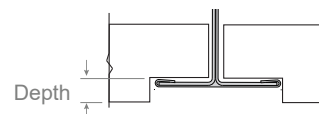

Technical Sheet

T6, Slotted T-Bar Clip

For use with ZipTwo | 707

Mounts ZipTwo | 707 rail to most 1/8" and 1/4" slotted suspended ceiling systems. Compatible with tegular panels 5/16" deep. Rails are provided with one clip per 12" (305 mm).

Part Number	CS-707-Z2-T-T6
Description	Clip, System 707 ZipTwo, T-Bar clip, 1/8" - 1/4" slotted, white painted. For tegular panels 5/16" deep.
Compatibility	Armstrong®: Silhouette XL 1/8" Reveal, Silhouette XL 1/4" Reveal USG Donn®: Fineline 1/8", Fineline 1/4"
	Revision A

Copyright © 2017 Vode Lighting LLC. All rights reserved. The Vode logo and Vode are either registered trademarks or trademarks of Vode Lighting LLC in the United States and/or other countries. All other brand or product names are trademarks or registered trademarks of their respective owners. No part of the above drawing, design, arrangements or ideas thereon shall be duplicated or used for any purpose whatsoever without the express permission of Vode Lighting LLC. Due to ongoing innovation, specifications may change without notice.