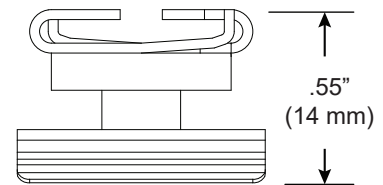

Technical Sheet

T5, 9/16" T-Bar Clip, medium profile

For use with ZipTwo | 707

Mounts ZipTwo | 707 rail to most 9/16" suspended ceiling grid systems. Compatible with tegular panels 1/4" - 5/16" deep. Rails are provided with one clip per 12" (305 mm).

Part Number	CS-707-Z2-T-T5
Description	Clip, System 707 ZipTwo, T-Bar spring clip, 9/16", white painted. For tegular panels 1/4" - 5/16" deep
Compatibility	Armstrong®: Suprafine 3/16" USG Donn®: Centricitee
Revision A	

Copyright © 2017 Vode Lighting LLC. All rights reserved. The Vode logo and Vode are either registered trademarks or trademarks of Vode Lighting LLC in the United States and/or other countries. All other brand or product names are trademarks or registered trademarks of their respective owners. No part of the above drawing, design, arrangements or ideas thereon shall be duplicated or used for any purpose whatsoever without the express permission of Vode Lighting LLC. Due to ongoing innovation, specifications may change without notice.