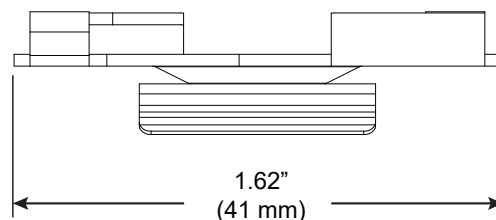

Technical Sheet

T2, 15/16" T-Bar Clip, low profile

For use with ZipTwo | 707

Mounts ZipTwo | 707 rail to most 15/16" suspended ceiling grid systems. Compatible with flat and tegular panels less than 1/4" deep. Rails are provided with one clip per 12" (305 mm).

Part Number	CS-707-Z2-T-T2
Description	Clip, System 707 ZipTwo, T-Bar spring clip, 15/16", white painted. For flat and tegular panels less than 1/4" deep.
Compatibility	Armstrong®: Prelude XL 15/16" USG Donn®: DX, DXL, CE, DXLA, ZXLA, AX, DXSS
Revision A	

Copyright © 2017 Vode Lighting LLC. All rights reserved. The Vode logo and Vode are either registered trademarks or trademarks of Vode Lighting LLC in the United States and/or other countries. All other brand or product names are trademarks or registered trademarks of their respective owners. No part of the above drawing, design, arrangements or ideas thereon shall be duplicated or used for any purpose whatsoever without the express permission of Vode Lighting LLC. Due to ongoing innovation, specifications may change without notice.