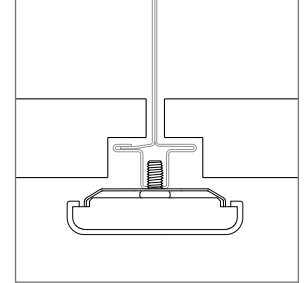

Technical Sheet

T7, Dimensional T-Bar Clip

For use with ZipTwo | 707

Mounts ZipTwo | 707 rail to many dimensional suspended ceiling grid systems. Compatible with tegular panels 5/16" deep. Rails are provided with one clip per 12" (305 mm).

Part Number	CS-707-Z2-T-T7
Description	Clip, System 707 ZipTwo, T-Bar clip, dimensional, white painted. For tegular panels 5/16" deep.
Compatibility	Armstrong®: Interlude

Revision A

Copyright © 2017 Vode Lighting LLC. All rights reserved. The Vode logo and Vode are either registered trademarks or trademarks of Vode Lighting LLC in the United States and/or other countries. All other brand or product names are trademarks or registered trademarks of their respective owners. No part of the above drawing, design, arrangements or ideas thereon shall be duplicated or used for any purpose whatsoever without the express permission of Vode Lighting LLC. Due to ongoing innovation, specifications may change without notice.