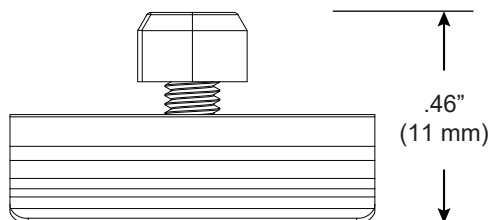

Technical Sheet

T6, Slotted T-Bar Clip

For use with ZipTwo | 707

Mounts ZipTwo | 707 rail to most 1/8" and 1/4" slotted suspended ceiling systems. Compatible with tegular panels 5/16" deep. Rails are provided with one clip per 12" (305 mm).

Part Number	CS-707-Z2-T-T6
Description	Clip, System 707 ZipTwo, T-Bar clip, 1/8" - 1/4" slotted, white painted. For tegular panels 5/16" deep.
Compatibility	Armstrong®: Silhouette XL 1/8" Reveal, Silhouette XL 1/4" Reveal USG Donn®: Fineline 1/8", Fineline 1/4"
	Revision A

Copyright © 2017 Vode Lighting LLC. All rights reserved. The Vode logo and Vode are either registered trademarks or trademarks of Vode Lighting LLC in the United States and/or other countries. All other brand or product names are trademarks or registered trademarks of their respective owners. No part of the above drawing, design, arrangements or ideas thereon shall be duplicated or used for any purpose whatsoever without the express permission of Vode Lighting LLC. Due to ongoing innovation, specifications may change without notice.