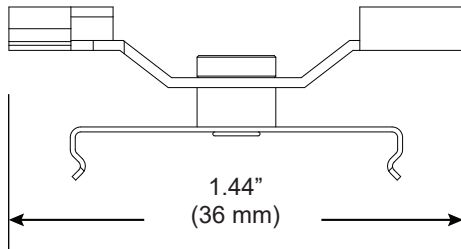

Technical Sheet

T5, 9/16" T-Bar Clip, medium profile

For use with ZipTwo | 707

Mounts ZipTwo | 707 rail to most 9/16" suspended ceiling grid systems. Compatible with tegular panels 1/4" - 5/16" deep. Rails are provided with one clip per 12" (305 mm).

Part Number	CS-707-Z2-T-T5
Description	Clip, System 707 ZipTwo, T-Bar spring clip, 9/16", white painted. For tegular panels 1/4" - 5/16" deep
Compatibility	Armstrong®: Suprafine 3/16" USG Donn®: Centricitee
Revision A	

Copyright © 2017 Vode Lighting LLC. All rights reserved. The Vode logo and Vode are either registered trademarks or trademarks of Vode Lighting LLC in the United States and/or other countries. All other brand or product names are trademarks or registered trademarks of their respective owners. No part of the above drawing, design, arrangements or ideas thereon shall be duplicated or used for any purpose whatsoever without the express permission of Vode Lighting LLC. Due to ongoing innovation, specifications may change without notice.