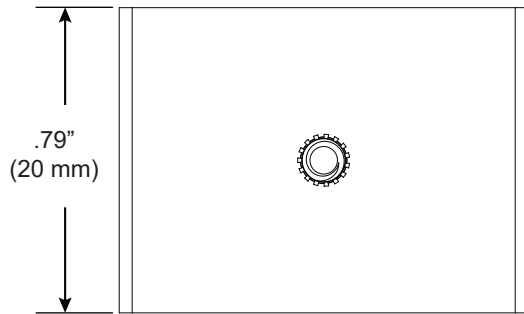

Technical Sheet

T7, Dimensional T-Bar Clip

For use with ZipTwo | 707

Mounts ZipTwo | 707 rail to many dimensional suspended ceiling grid systems. Compatible with tegular panels 5/16" deep. Rails are provided with one clip per 12" (305 mm).

Part Number	CS-707-Z2-T-T7
Description	Clip, System 707 ZipTwo, T-Bar clip, dimensional, white painted. For tegular panels 5/16" deep.
Compatibility	Armstrong®: Interlude

Revision A

Copyright © 2017 Vode Lighting LLC. All rights reserved. The Vode logo and Vode are either registered trademarks or trademarks of Vode Lighting LLC in the United States and/or other countries. All other brand or product names are trademarks or registered trademarks of their respective owners. No part of the above drawing, design, arrangements or ideas thereon shall be duplicated or used for any purpose whatsoever without the express permission of Vode Lighting LLC. Due to ongoing innovation, specifications may change without notice.