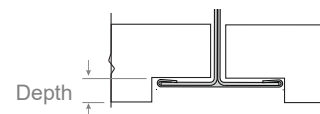

Technical Sheet

T2, 15/16" T-Bar Clip, low profile

For use with ZipTwo | 707

Mounts ZipTwo | 707 rail to most 15/16" suspended ceiling grid systems. Compatible with flat and tegular panels less than 1/4" deep. Rails are provided with one clip per 12" (305 mm).

Part Number	CS-707-Z2-T-T2
Description	Clip, System 707 ZipTwo, T-Bar spring clip, 15/16", white painted. For flat and tegular panels less than 1/4" deep.
Compatibility	Armstrong®: Prelude XL 15/16" USG Donn®: DX, DXL, CE, DXLA, ZXLA, AX, DXSS
Revision A	

Copyright © 2017 Vode Lighting LLC. All rights reserved. The Vode logo and Vode are either registered trademarks or trademarks of Vode Lighting LLC in the United States and/or other countries. All other brand or product names are trademarks or registered trademarks of their respective owners. No part of the above drawing, design, arrangements or ideas thereon shall be duplicated or used for any purpose whatsoever without the express permission of Vode Lighting LLC. Due to ongoing innovation, specifications may change without notice.