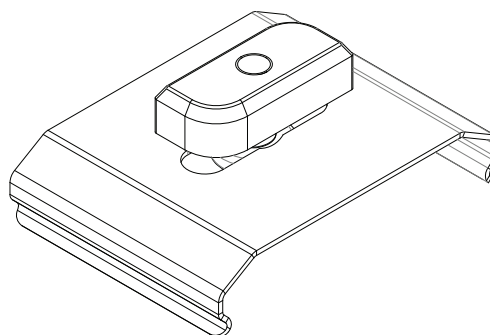

Technical Sheet

T6, Slotted T-Bar Clip

For use with ZipTwo | 707

Mounts ZipTwo | 707 rail to most 1/8" and 1/4" slotted suspended ceiling systems. Compatible with tegular panels 5/16" deep. Rails are provided with one clip per 12" (305 mm).

Part Number	CS-707-Z2-T-T6
Description	Clip, System 707 ZipTwo, T-Bar clip, 1/8" - 1/4" slotted, white painted. For tegular panels 5/16" deep.
Compatibility	Armstrong®: Silhouette XL 1/8" Reveal, Silhouette XL 1/4" Reveal USG Donn®: Fineline 1/8", Fineline 1/4"
	Revision A

Copyright © 2017 Vode Lighting LLC. All rights reserved. The Vode logo and Vode are either registered trademarks or trademarks of Vode Lighting LLC in the United States and/or other countries. All other brand or product names are trademarks or registered trademarks of their respective owners. No part of the above drawing, design, arrangements or ideas thereon shall be duplicated or used for any purpose whatsoever without the express permission of Vode Lighting LLC. Due to ongoing innovation, specifications may change without notice.