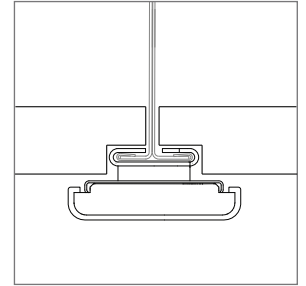

Technical Sheet

T1, 9/16" T-Bar Clip, low profile

For use with ZipTwo | 707

Mounts ZipTwo | 707 rail to most 9/16" suspended ceiling grid systems. Compatible with flat and tegular panels less than 1/4" deep. Rails are provided with one clip per 12" (305 mm).

Part Number	CS-707-Z2-T-T1
Description	Clip, System 707 ZipTwo, T-Bar spring clip, 9/16", white painted. For flat and tegular panels less than 1/4" deep.
Compatibility	Armstrong [®] : Suprafine 5/16" USG Donn [®] : Centricitee
Revision A	