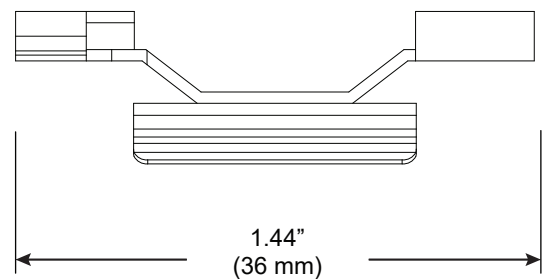

Technical Sheet

T1, 9/16" T-Bar Clip, low profile

For use with ZipTwo | 707

Mounts ZipTwo | 707 rail to most 9/16" suspended ceiling grid systems. Compatible with flat and tegular panels less than 1/4" deep. Rails are provided with one clip per 12" (305 mm).

Part Number	CS-707-Z2-T-T1
Description	Clip, System 707 ZipTwo, T-Bar spring clip, 9/16", white painted. For flat and tegular panels less than 1/4" deep.
Compatibility	Armstrong [®] : Suprafine 5/16" USG Donn [®] : Centricitee
Revision A	