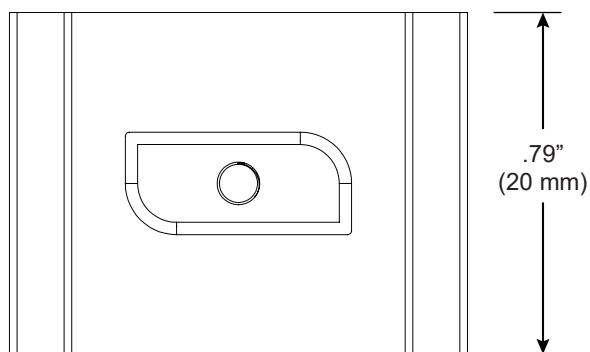

Technical Sheet

T6, Slotted T-Bar Clip

For use with ZipTwo | 707

Mounts ZipTwo | 707 rail to most 1/8" and 1/4" slotted suspended ceiling systems. Compatible with tegular panels 5/16" deep. Rails are provided with one clip per 12" (305 mm).

Part Number	CS-707-Z2-T-T6
Description	Clip, System 707 ZipTwo, T-Bar clip, 1/8" - 1/4" slotted, white painted. For tegular panels 5/16" deep.
Compatibility	Armstrong®: Silhouette XL 1/8" Reveal, Silhouette XL 1/4" Reveal USG Donn®: Fineline 1/8", Fineline 1/4"
	Revision A

Copyright © 2017 Vode Lighting LLC. All rights reserved. The Vode logo and Vode are either registered trademarks or trademarks of Vode Lighting LLC in the United States and/or other countries. All other brand or product names are trademarks or registered trademarks of their respective owners. No part of the above drawing, design, arrangements or ideas thereon shall be duplicated or used for any purpose whatsoever without the express permission of Vode Lighting LLC. Due to ongoing innovation, specifications may change without notice.