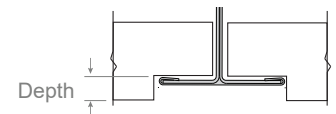

Technical Sheet

T5, 9/16" T-Bar Clip, medium profile

For use with ZipTwo | 707

Mounts ZipTwo | 707 rail to most 9/16" suspended ceiling grid systems. Compatible with tegular panels 1/4" - 5/16" deep. Rails are provided with one clip per 12" (305 mm).

Part Number	CS-707-Z2-T-T5
Description	Clip, System 707 ZipTwo, T-Bar spring clip, 9/16", white painted. For tegular panels 1/4" - 5/16" deep
Compatibility	Armstrong®: Suprafine 3/16" USG Donn®: Centricitee
Revision A	

Copyright © 2017 Vode Lighting LLC. All rights reserved. The Vode logo and Vode are either registered trademarks or trademarks of Vode Lighting LLC in the United States and/or other countries. All other brand or product names are trademarks or registered trademarks of their respective owners. No part of the above drawing, design, arrangements or ideas thereon shall be duplicated or used for any purpose whatsoever without the express permission of Vode Lighting LLC. Due to ongoing innovation, specifications may change without notice.