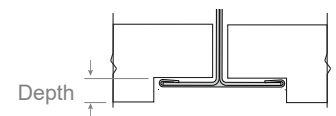

Technical Sheet

T7, Dimensional T-Bar Clip

For use with ZipTwo | 707

Mounts ZipTwo | 707 rail to many dimensional suspended ceiling grid systems. Compatible with tegular panels 5/16" deep. Rails are provided with one clip per 12" (305 mm).

Part Number	CS-707-Z2-T-T7
Description	Clip, System 707 ZipTwo, T-Bar clip, dimensional, white painted. For tegular panels 5/16" deep.
Compatibility	Armstrong®: Interlude

Revision A

Copyright © 2017 Vode Lighting LLC. All rights reserved. The Vode logo and Vode are either registered trademarks or trademarks of Vode Lighting LLC in the United States and/or other countries. All other brand or product names are trademarks or registered trademarks of their respective owners. No part of the above drawing, design, arrangements or ideas thereon shall be duplicated or used for any purpose whatsoever without the express permission of Vode Lighting LLC. Due to ongoing innovation, specifications may change without notice.