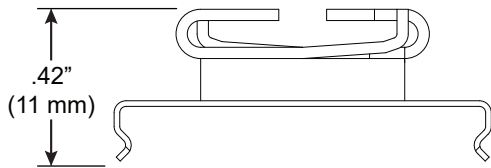

Technical Sheet

T1, 9/16" T-Bar Clip, low profile

For use with ZipTwo | 707

Mounts ZipTwo | 707 rail to most 9/16" suspended ceiling grid systems. Compatible with flat and tegular panels less than 1/4" deep. Rails are provided with one clip per 12" (305 mm).

Part Number	CS-707-Z2-T-T1
Description	Clip, System 707 ZipTwo, T-Bar spring clip, 9/16", white painted. For flat and tegular panels less than 1/4" deep.
Compatibility	Armstrong [®] : Suprafine 5/16" USG Donn [®] : Centricitee
Revision A	