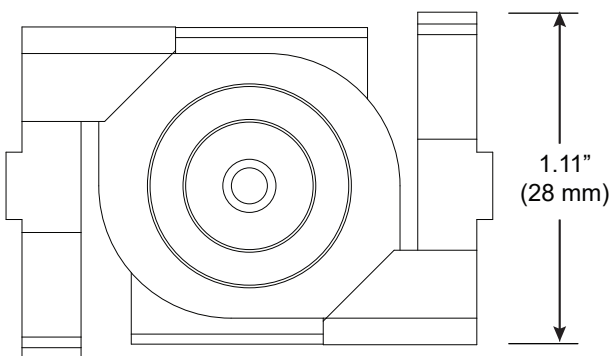

Technical Sheet

T2, 15/16" T-Bar Clip, low profile

For use with ZipTwo | 707

Mounts ZipTwo | 707 rail to most 15/16" suspended ceiling grid systems. Compatible with flat and tegular panels less than 1/4" deep. Rails are provided with one clip per 12" (305 mm).

Part Number	CS-707-Z2-T-T2
Description	Clip, System 707 ZipTwo, T-Bar spring clip, 15/16", white painted. For flat and tegular panels less than 1/4" deep.
Compatibility	Armstrong®: Prelude XL 15/16" USG Donn®: DX, DXL, CE, DXLA, ZXLA, AX, DXSS
Revision A	

Copyright © 2017 Vode Lighting LLC. All rights reserved. The Vode logo and Vode are either registered trademarks or trademarks of Vode Lighting LLC in the United States and/or other countries. All other brand or product names are trademarks or registered trademarks of their respective owners. No part of the above drawing, design, arrangements or ideas thereon shall be duplicated or used for any purpose whatsoever without the express permission of Vode Lighting LLC. Due to ongoing innovation, specifications may change without notice.