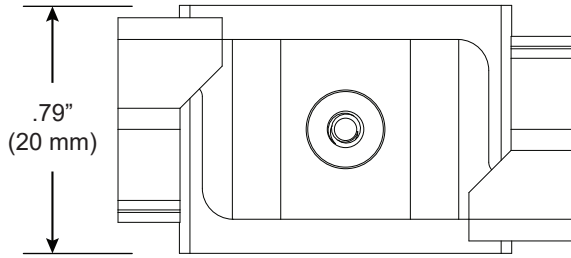

Technical Sheet

T5, 9/16" T-Bar Clip, medium profile

For use with ZipTwo | 707

Mounts ZipTwo | 707 rail to most 9/16" suspended ceiling grid systems. Compatible with tegular panels 1/4" - 5/16" deep. Rails are provided with one clip per 12" (305 mm).

Part Number	CS-707-Z2-T-T5
Description	Clip, System 707 ZipTwo, T-Bar spring clip, 9/16", white painted. For tegular panels 1/4" - 5/16" deep
Compatibility	Armstrong®: Suprafine 3/16" USG Donn®: Centricitee
Revision A	

Copyright © 2017 Vode Lighting LLC. All rights reserved. The Vode logo and Vode are either registered trademarks or trademarks of Vode Lighting LLC in the United States and/or other countries. All other brand or product names are trademarks or registered trademarks of their respective owners. No part of the above drawing, design, arrangements or ideas thereon shall be duplicated or used for any purpose whatsoever without the express permission of Vode Lighting LLC. Due to ongoing innovation, specifications may change without notice.