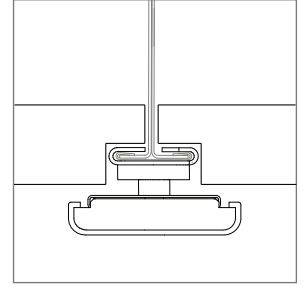

Technical Sheet

T5, 9/16" T-Bar Clip, medium profile

For use with ZipTwo | 707

Mounts ZipTwo | 707 rail to most 9/16" suspended ceiling grid systems. Compatible with tegular panels 1/4" - 5/16" deep. Rails are provided with one clip per 12" (305 mm).

Part Number	CS-707-Z2-T-T5
Description	Clip, System 707 ZipTwo, T-Bar spring clip, 9/16", white painted. For tegular panels 1/4" - 5/16" deep
Compatibility	Armstrong®: Suprafine 3/16" USG Donn®: Centricitee
Revision A	

Copyright © 2017 Vode Lighting LLC. All rights reserved. The Vode logo and Vode are either registered trademarks or trademarks of Vode Lighting LLC in the United States and/or other countries. All other brand or product names are trademarks or registered trademarks of their respective owners. No part of the above drawing, design, arrangements or ideas thereon shall be duplicated or used for any purpose whatsoever without the express permission of Vode Lighting LLC. Due to ongoing innovation, specifications may change without notice.