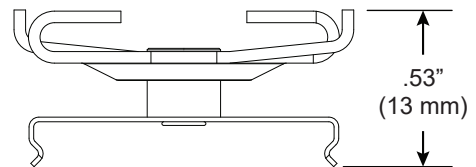

Technical Sheet

T3, 15/16" T-Bar Clip, medium profile

For use with ZipTwo | 707

Mounts ZipTwo | 707 rail to most 15/16" suspended ceiling grid systems. Compatible with tegular panels 1/4" - 5/16" deep. Rails are provided with one clip per 12" (305 mm).

Part Number	CS-707-Z2-T-T3
Description	Clip, System 707 ZipTwo, T-Bar spring clip, 15/16", white painted. For tegular panels 1/4" - 5/16" deep.
Compatibility	Armstrong®: Prelude XL 1⁵/₁₆" USG Donn®: DX, DXL, CE, DXLA, ZXLA, AX, DXSS
Revision A	

Copyright © 2017 Vode Lighting LLC. All rights reserved. The Vode logo and Vode are either registered trademarks or trademarks of Vode Lighting LLC in the United States and/or other countries. All other brand or product names are trademarks or registered trademarks of their respective owners. No part of the above drawing, design, arrangements or ideas thereon shall be duplicated or used for any purpose whatsoever without the express permission of Vode Lighting LLC. Due to ongoing innovation, specifications may change without notice.