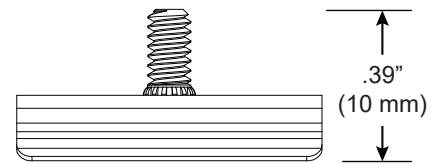

Technical Sheet

T7, Dimensional T-Bar Clip

For use with ZipTwo | 707

Mounts ZipTwo | 707 rail to many dimensional suspended ceiling grid systems. Compatible with tegular panels 5/16" deep. Rails are provided with one clip per 12" (305 mm).

Part Number	CS-707-Z2-T-T7
Description	Clip, System 707 ZipTwo, T-Bar clip, dimensional, white painted. For tegular panels 5/16" deep.
Compatibility	Armstrong®: Interlude

Revision A

Copyright © 2017 Vode Lighting LLC. All rights reserved. The Vode logo and Vode are either registered trademarks or trademarks of Vode Lighting LLC in the United States and/or other countries. All other brand or product names are trademarks or registered trademarks of their respective owners. No part of the above drawing, design, arrangements or ideas thereon shall be duplicated or used for any purpose whatsoever without the express permission of Vode Lighting LLC. Due to ongoing innovation, specifications may change without notice.