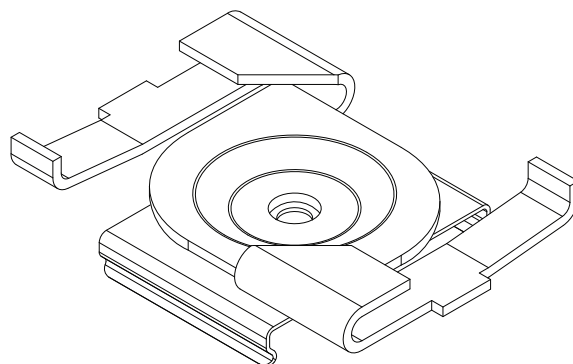

Technical Sheet

T1, 9/16" T-Bar Clip, low profile

For use with ZipTwo | 707

Mounts ZipTwo | 707 rail to most 9/16" suspended ceiling grid systems. Compatible with flat and tegular panels less than 1/4" deep. Rails are provided with one clip per 12" (305 mm).

Part Number	CS-707-Z2-T-T1
Description	Clip, System 707 ZipTwo, T-Bar spring clip, 9/16", white painted. For flat and tegular panels less than 1/4" deep.
Compatibility	Armstrong [®] : Suprafine 5/16" USG Donn [®] : Centricitee
Revision A	

Technical Sheet

T2, 15/16" T-Bar Clip, low profile

For use with ZipTwo | 707

Mounts ZipTwo | 707 rail to most 15/16" suspended ceiling grid systems. Compatible with flat and tegular panels less than 1/4" deep. Rails are provided with one clip per 12" (305 mm).