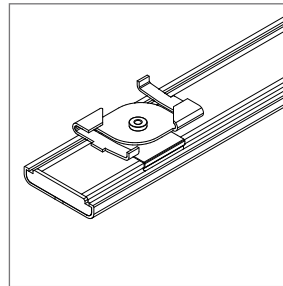

Technical Sheet

T3, 15/16" T-Bar Clip, medium profile

For use with ZipTwo | 707

Mounts ZipTwo | 707 rail to most 15/16" suspended ceiling grid systems. Compatible with tegular panels 1/4" - 5/16" deep. Rails are provided with one clip per 12" (305 mm).

Part Number	CS-707-Z2-T-T3
Description	Clip, System 707 ZipTwo, T-Bar spring clip, 15/16", white painted. For tegular panels 1/4" - 5/16" deep.
Compatibility	Armstrong®: Prelude XL 1⁵/₁₆" USG Donn®: DX, DXL, CE, DXLA, ZXLA, AX, DXSS
Revision A	

Copyright © 2017 Vode Lighting LLC. All rights reserved. The Vode logo and Vode are either registered trademarks or trademarks of Vode Lighting LLC in the United States and/or other countries. All other brand or product names are trademarks or registered trademarks of their respective owners. No part of the above drawing, design, arrangements or ideas thereon shall be duplicated or used for any purpose whatsoever without the express permission of Vode Lighting LLC. Due to ongoing innovation, specifications may change without notice.