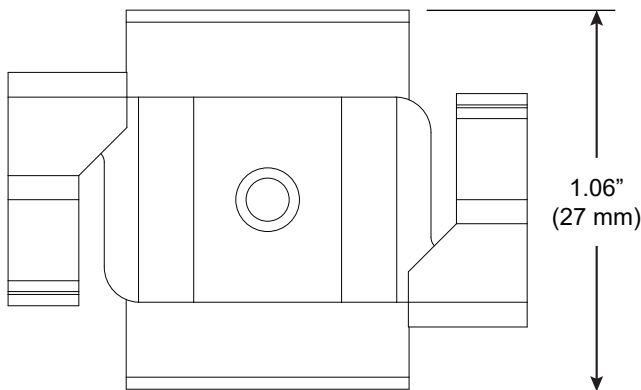

Technical Sheet

T1, 9/16" T-Bar Clip, low profile

For use with ZipTwo | 707

Mounts ZipTwo | 707 rail to most 9/16" suspended ceiling grid systems. Compatible with flat and tegular panels less than 1/4" deep. Rails are provided with one clip per 12" (305 mm).

Part Number	CS-707-Z2-T-T1
Description	Clip, System 707 ZipTwo, T-Bar spring clip, 9/16", white painted. For flat and tegular panels less than 1/4" deep.
Compatibility	Armstrong [®] : Suprafine 5/16" USG Donn [®] : Centricitee
Revision A	