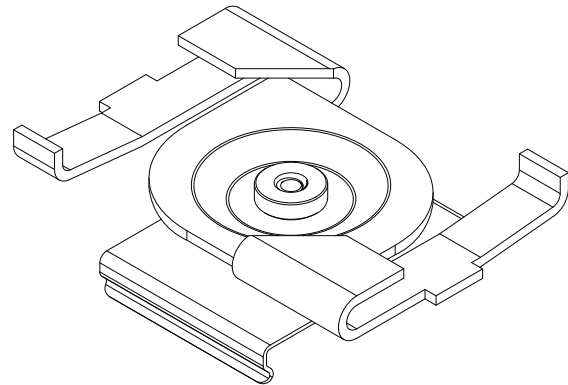

Technical Sheet

T2, 15/16" T-Bar Clip, low profile

For use with ZipTwo | 707

Mounts ZipTwo | 707 rail to most 15/16" suspended ceiling grid systems. Compatible with flat and tegular panels less than 1/4" deep. Rails are provided with one clip per 12" (305 mm).

Part Number	CS-707-Z2-T-T2
Description	Clip, System 707 ZipTwo, T-Bar spring clip, 15/16", white painted. For flat and tegular panels less than 1/4" deep.
Compatibility	Armstrong®: Prelude XL 15/16" USG Donn®: DX, DXL, CE, DXLA, ZXLA, AX, DXSS
Revision A	

Technical Sheet

T3, 15/16" T-Bar Clip, medium profile

For use with ZipTwo | 707

Mounts ZipTwo | 707 rail to most 15/16" suspended ceiling grid systems. Compatible with tegular panels 1/4" - 5/16" deep. Rails are provided with one clip per 12" (305 mm).