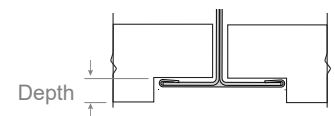

Technical Sheet

T3, 15/16" T-Bar Clip, medium profile

For use with ZipTwo | 707

Mounts ZipTwo | 707 rail to most 15/16" suspended ceiling grid systems. Compatible with tegular panels 1/4" - 5/16" deep. Rails are provided with one clip per 12" (305 mm).

Part Number	CS-707-Z2-T-T3
Description	Clip, System 707 ZipTwo, T-Bar spring clip, 15/16", white painted. For tegular panels 1/4" - 5/16" deep.
Compatibility	Armstrong®: Prelude XL 1⁵/₁₆" USG Donn®: DX, DXL, CE, DXLA, ZXLA, AX, DXSS
Revision A	

Copyright © 2017 Vode Lighting LLC. All rights reserved. The Vode logo and Vode are either registered trademarks or trademarks of Vode Lighting LLC in the United States and/or other countries. All other brand or product names are trademarks or registered trademarks of their respective owners. No part of the above drawing, design, arrangements or ideas thereon shall be duplicated or used for any purpose whatsoever without the express permission of Vode Lighting LLC. Due to ongoing innovation, specifications may change without notice.