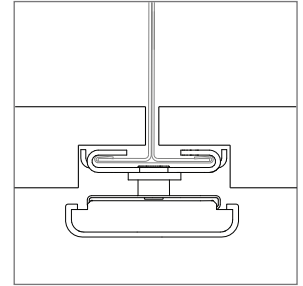

Technical Sheet

T3, 15/16" T-Bar Clip, medium profile

For use with ZipTwo | 707

Mounts ZipTwo | 707 rail to most 15/16" suspended ceiling grid systems. Compatible with tegular panels 1/4" - 5/16" deep. Rails are provided with one clip per 12" (305 mm).

Part Number	CS-707-Z2-T-T3
Description	Clip, System 707 ZipTwo, T-Bar spring clip, 15/16", white painted. For tegular panels 1/4" - 5/16" deep.
Compatibility	Armstrong®: Prelude XL 1⁵/₁₆" USG Donn®: DX, DXL, CE, DXLA, ZXLA, AX, DXSS
Revision A	

Copyright © 2017 Vode Lighting LLC. All rights reserved. The Vode logo and Vode are either registered trademarks or trademarks of Vode Lighting LLC in the United States and/or other countries. All other brand or product names are trademarks or registered trademarks of their respective owners. No part of the above drawing, design, arrangements or ideas thereon shall be duplicated or used for any purpose whatsoever without the express permission of Vode Lighting LLC. Due to ongoing innovation, specifications may change without notice.