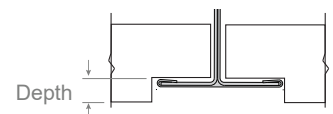

Technical Sheet

T1, 9/16" T-Bar Clip, low profile

For use with ZipTwo | 707

Mounts ZipTwo | 707 rail to most 9/16" suspended ceiling grid systems. Compatible with flat and tegular panels less than 1/4" deep. Rails are provided with one clip per 12" (305 mm).