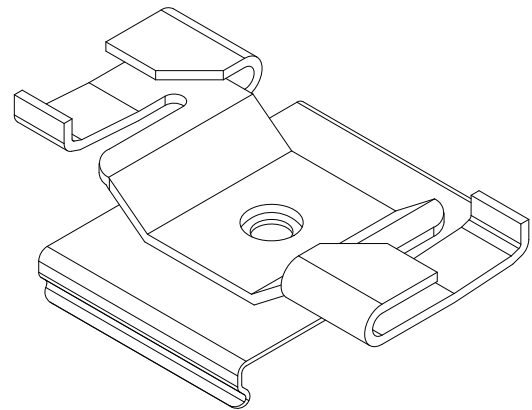

Technical Sheet

T1, 9/16" T-Bar Clip, low profile

For use with ZipTwo | 707

Mounts ZipTwo | 707 rail to most 9/16" suspended ceiling grid systems. Compatible with flat and tegular panels less than 1/4" deep. Rails are provided with one clip per 12" (305 mm).

Part Number	CS-707-Z2-T-T1
Description	Clip, System 707 ZipTwo, T-Bar spring clip, 9/16", white painted. For flat and tegular panels less than 1/4" deep.
Compatibility	Armstrong [®] : Suprafine 5/16" USG Donn [®] : Centricitee
Revision A	

Technical Sheet

T2, 15/16" T-Bar Clip, low profile

For use with ZipTwo | 707

Mounts ZipTwo | 707 rail to most 15/16" suspended ceiling grid systems. Compatible with flat and tegular panels less than 1/4" deep. Rails are provided with one clip per 12" (305 mm).