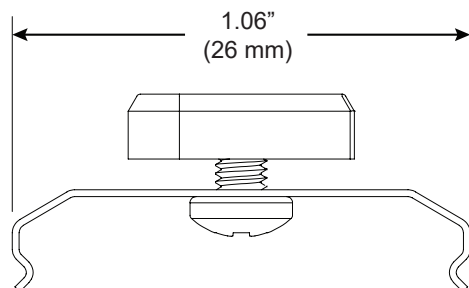

Technical Sheet

T6, Slotted T-Bar Clip

For use with ZipTwo | 707

Mounts ZipTwo | 707 rail to most 1/8" and 1/4" slotted suspended ceiling systems. Compatible with tegular panels 5/16" deep. Rails are provided with one clip per 12" (305 mm).

Part Number	CS-707-Z2-T-T6
Description	Clip, System 707 ZipTwo, T-Bar clip, 1/8" - 1/4" slotted, white painted. For tegular panels 5/16" deep.
Compatibility	Armstrong®: Silhouette XL 1/8" Reveal, Silhouette XL 1/4" Reveal USG Donn®: Fineline 1/8", Fineline 1/4"
	Revision A

Copyright © 2017 Vode Lighting LLC. All rights reserved. The Vode logo and Vode are either registered trademarks or trademarks of Vode Lighting LLC in the United States and/or other countries. All other brand or product names are trademarks or registered trademarks of their respective owners. No part of the above drawing, design, arrangements or ideas thereon shall be duplicated or used for any purpose whatsoever without the express permission of Vode Lighting LLC. Due to ongoing innovation, specifications may change without notice.