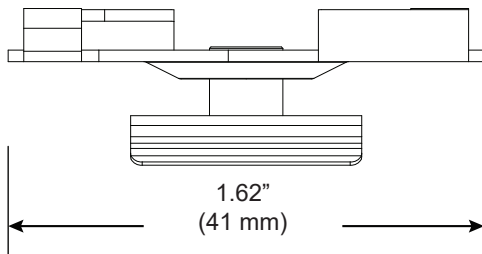

Technical Sheet

T3, 15/16" T-Bar Clip, medium profile

For use with ZipTwo | 707

Mounts ZipTwo | 707 rail to most 15/16" suspended ceiling grid systems. Compatible with tegular panels 1/4" - 5/16" deep. Rails are provided with one clip per 12" (305 mm).

Part Number	CS-707-Z2-T-T3
Description	Clip, System 707 ZipTwo, T-Bar spring clip, 15/16", white painted. For tegular panels 1/4" - 5/16" deep.
Compatibility	Armstrong®: Prelude XL 1⁵/₁₆" USG Donn®: DX, DXL, CE, DXLA, ZXLA, AX, DXSS
Revision A	

Copyright © 2017 Vode Lighting LLC. All rights reserved. The Vode logo and Vode are either registered trademarks or trademarks of Vode Lighting LLC in the United States and/or other countries. All other brand or product names are trademarks or registered trademarks of their respective owners. No part of the above drawing, design, arrangements or ideas thereon shall be duplicated or used for any purpose whatsoever without the express permission of Vode Lighting LLC. Due to ongoing innovation, specifications may change without notice.