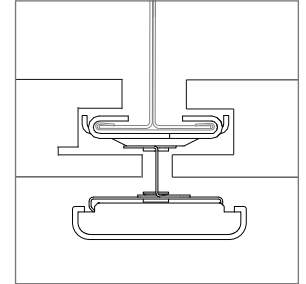

Technical Sheet

T4, 15/16" T-Bar Clip, concealed

For use with ZipTwo | 707

Mounts ZipTwo | 707 rail to most 15/16" suspended ceiling grid systems. Compatible with concealed panels that cover the edges of the T-Bar. Rails are provided with one clip per 12" (305 mm).

Part Number	CS-707-Z2-T-T4
Description	Clip, System 707 ZipTwo, T-Bar spring clip, 15/16", white painted. For concealed panels up to 5/16" deep.
Compatibility	Armstrong®: Prelude XL 15/16" USG Donn®: DX, DXL, CE, DXLA, ZXLA, AX, DXSS
Revision A	

Copyright © 2017 Vode Lighting LLC. All rights reserved. The Vode logo and Vode are either registered trademarks or trademarks of Vode Lighting LLC in the United States and/or other countries. All other brand or product names are trademarks or registered trademarks of their respective owners. No part of the above drawing, design, arrangements or ideas thereon shall be duplicated or used for any purpose whatsoever without the express permission of Vode Lighting LLC. Due to ongoing innovation, specifications may change without notice.