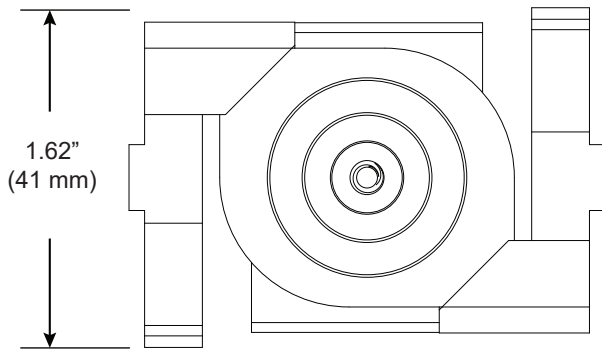

Technical Sheet

T3, 15/16" T-Bar Clip, medium profile

For use with ZipTwo | 707

Mounts ZipTwo | 707 rail to most 15/16" suspended ceiling grid systems. Compatible with tegular panels 1/4" - 5/16" deep. Rails are provided with one clip per 12" (305 mm).

Part Number	CS-707-Z2-T-T3
Description	Clip, System 707 ZipTwo, T-Bar spring clip, 15/16", white painted. For tegular panels 1/4" - 5/16" deep.
Compatibility	Armstrong®: Prelude XL 1⁵/₁₆" USG Donn®: DX, DXL, CE, DXLA, ZXLA, AX, DXSS
Revision A	

Copyright © 2017 Vode Lighting LLC. All rights reserved. The Vode logo and Vode are either registered trademarks or trademarks of Vode Lighting LLC in the United States and/or other countries. All other brand or product names are trademarks or registered trademarks of their respective owners. No part of the above drawing, design, arrangements or ideas thereon shall be duplicated or used for any purpose whatsoever without the express permission of Vode Lighting LLC. Due to ongoing innovation, specifications may change without notice.