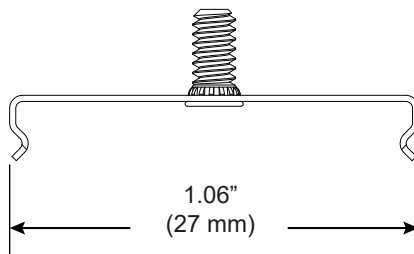

Technical Sheet

T7, Dimensional T-Bar Clip

For use with ZipTwo | 707

Mounts ZipTwo | 707 rail to many dimensional suspended ceiling grid systems. Compatible with tegular panels 5/16" deep. Rails are provided with one clip per 12" (305 mm).

Part Number	CS-707-Z2-T-T7
Description	Clip, System 707 ZipTwo, T-Bar clip, dimensional, white painted. For tegular panels 5/16" deep.
Compatibility	Armstrong®: Interlude

Revision A

Copyright © 2017 Vode Lighting LLC. All rights reserved. The Vode logo and Vode are either registered trademarks or trademarks of Vode Lighting LLC in the United States and/or other countries. All other brand or product names are trademarks or registered trademarks of their respective owners. No part of the above drawing, design, arrangements or ideas thereon shall be duplicated or used for any purpose whatsoever without the express permission of Vode Lighting LLC. Due to ongoing innovation, specifications may change without notice.