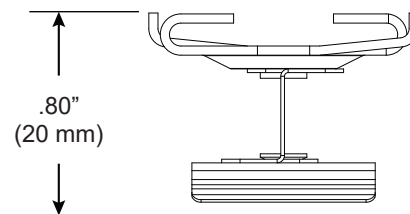

Technical Sheet

T4, 15/16" T-Bar Clip, concealed

For use with ZipTwo | 707

Mounts ZipTwo | 707 rail to most 15/16" suspended ceiling grid systems. Compatible with concealed panels that cover the edges of the T-Bar. Rails are provided with one clip per 12" (305 mm).

Part Number	CS-707-Z2-T-T4
Description	Clip, System 707 ZipTwo, T-Bar spring clip, 15/16", white painted. For concealed panels up to 5/16" deep.
Compatibility	Armstrong®: Prelude XL 15/16" USG Donn®: DX, DXL, CE, DXLA, ZXLA, AX, DXSS
Revision A	

Copyright © 2017 Vode Lighting LLC. All rights reserved. The Vode logo and Vode are either registered trademarks or trademarks of Vode Lighting LLC in the United States and/or other countries. All other brand or product names are trademarks or registered trademarks of their respective owners. No part of the above drawing, design, arrangements or ideas thereon shall be duplicated or used for any purpose whatsoever without the express permission of Vode Lighting LLC. Due to ongoing innovation, specifications may change without notice.