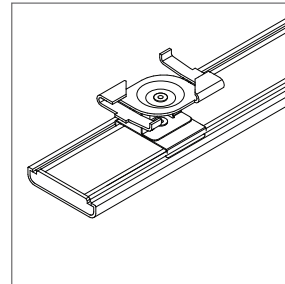

Technical Sheet

T4, 15/16" T-Bar Clip, concealed

For use with ZipTwo | 707

Mounts ZipTwo | 707 rail to most 15/16" suspended ceiling grid systems. Compatible with concealed panels that cover the edges of the T-Bar. Rails are provided with one clip per 12" (305 mm).

Part Number	CS-707-Z2-T-T4
Description	Clip, System 707 ZipTwo, T-Bar spring clip, 15/16", white painted. For concealed panels up to 5/16" deep.
Compatibility	Armstrong®: Prelude XL 15/16" USG Donn®: DX, DXL, CE, DXLA, ZXLA, AX, DXSS
Revision A	

Copyright © 2017 Vode Lighting LLC. All rights reserved. The Vode logo and Vode are either registered trademarks or trademarks of Vode Lighting LLC in the United States and/or other countries. All other brand or product names are trademarks or registered trademarks of their respective owners. No part of the above drawing, design, arrangements or ideas thereon shall be duplicated or used for any purpose whatsoever without the express permission of Vode Lighting LLC. Due to ongoing innovation, specifications may change without notice.