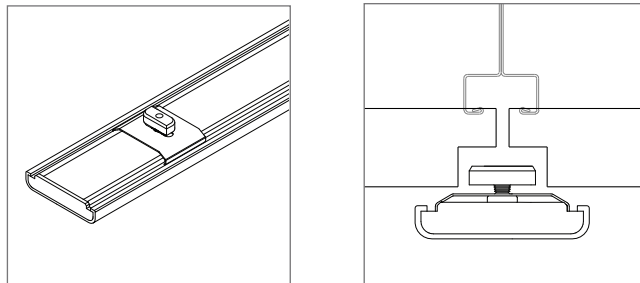

Technical Sheet

T6, Slotted T-Bar Clip

For use with ZipTwo | 707

Mounts ZipTwo | 707 rail to most 1/8" and 1/4" slotted suspended ceiling systems. Compatible with tegular panels 5/16" deep. Rails are provided with one clip per 12" (305 mm).

Part Number	CS-707-Z2-T-T6
Description	Clip, System 707 ZipTwo, T-Bar clip, 1/8" - 1/4" slotted, white painted. For tegular panels 5/16" deep.
Compatibility	Armstrong®: Silhouette XL 1/8" Reveal, Silhouette XL 1/4" Reveal USG Donn®: Fineline 1/8", Fineline 1/4"
	Revision A

Copyright © 2017 Vode Lighting LLC. All rights reserved. The Vode logo and Vode are either registered trademarks or trademarks of Vode Lighting LLC in the United States and/or other countries. All other brand or product names are trademarks or registered trademarks of their respective owners. No part of the above drawing, design, arrangements or ideas thereon shall be duplicated or used for any purpose whatsoever without the express permission of Vode Lighting LLC. Due to ongoing innovation, specifications may change without notice.