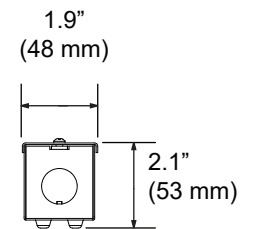

Technical Support: 707-996-9898

Part Number **RLP-XX...XX-UNV**

Description All systems, 1/16" (0.8mm) formed steel, zinc chromate plating, six (6) knockouts for 1/2" NPT fittings

© 2017 Vode Lighting LLC. All rights reserved. The Vode logo and Vode, are either registered trademarks or trademarks of Vode Lighting LLC in the United States and/or other countries. All other brand or product names are trademarks or registered trademarks of their respective owners. No part of the above drawing, design, arrangements or ideas thereon shall be duplicated or used for any purpose whatsoever without the express permission of Vode Lighting LLC. Due to ongoing innovation, specifications may change without notice.