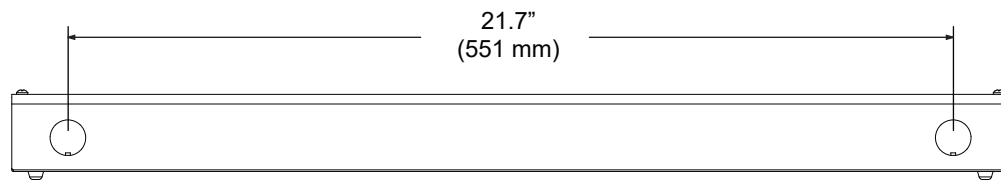

Remote Power Supply

For use with all Remote Vode Systems

Supplied for all remote power applications. One remote power supply housing is supplied for each power supply. Accommodates most standard, dimming and emergency power supplies

Technical Support: 707-996-9898

Part Number **RLP-XX...XX-UNV**

Description All systems, 1/16" (0.8mm) formed steel, zinc chromate plating, six (6) knockouts for 1/2" NPT fittings

© 2017 Vode Lighting LLC. All rights reserved. The Vode logo and Vode, are either registered trademarks or trademarks of Vode Lighting LLC in the United States and/or other countries. All other brand or product names are trademarks or registered trademarks of their respective owners. No part of the above drawing, design, arrangements or ideas thereon shall be duplicated or used for any purpose whatsoever without the express permission of Vode Lighting LLC. Due to ongoing innovation, specifications may change without notice.