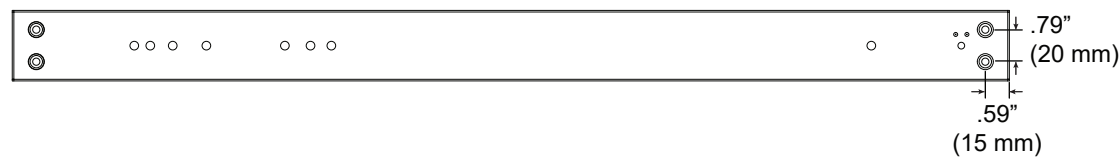

Remote Power Supply

For use with all Remote Vode Systems

Supplied for all remote power applications. One remote power supply housing is supplied for each power supply. Accommodates most standard, dimming and emergency power supplies

Technical Support: 707-996-9898

Part Number **RLP-XX...XX-UNV**

Description All systems, 1/16" (0.8mm) formed steel, zinc chromate plating, six (6) knockouts for 1/2" NPT fittings

© 2017 Vode Lighting LLC. All rights reserved. The Vode logo and Vode, are either registered trademarks or trademarks of Vode Lighting LLC in the United States and/or other countries. All other brand or product names are trademarks or registered trademarks of their respective owners. No part of the above drawing, design, arrangements or ideas thereon shall be duplicated or used for any purpose whatsoever without the express permission of Vode Lighting LLC. Due to ongoing innovation, specifications may change without notice.