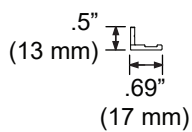

Technical Sheet

Surface Mount Bracket

For use with the ZipThree™ | 707

Mounts ZipThree | 707 direct/indirect rail, uplight only rail and downlight only rail to surface. Mounted fixture will leave a 1/8" - 1/4" (3mm - 6mm) reveal from mounting surface.

| | |
|-------------|--|
| Part Number | BK-707-Z3-S1-XX-YY |
| Description | 707 system, extruded and machined 6063-T5 aluminum, white painted finish |
| | 12/1/2016 |
| | Revision A |

Copyright © 2016 Vode Lighting LLC. All rights reserved. The Vode logo and Vode, ZipThree names, are either registered trademarks or trademarks of Vode Lighting LLC in the United States and/or other countries. All other brand or product names are trademarks or registered trademarks of their respective owners. No part of the above drawing, design, arrangements or ideas thereon shall be duplicated or used for any purpose whatsoever without the express permission of Vode Lighting LLC. Due to ongoing innovation, specifications may change without notice.