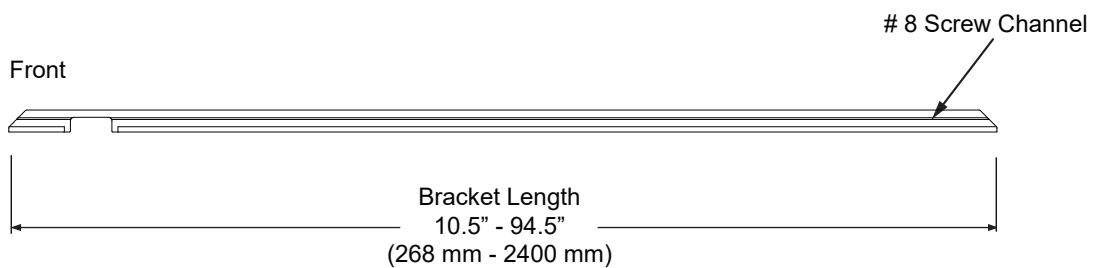

Technical Sheet

Surface Mount Bracket

For use with the ZipThree™ | 707

Mounts ZipThree | 707 direct/indirect rail, uplight only rail and downlight only rail to surface. Mounted fixture will leave a 1/8" - 1/4" (3mm - 6mm) reveal from mounting surface.

| | |
|-------------|--|
| Part Number | BK-707-Z3-S1-XX-YY |
| Description | 707 system, extruded and machined 6063-T5 aluminum, white painted finish |
| | 12/1/2016 |
| | Revision A |

Copyright © 2016 Vode Lighting LLC. All rights reserved. The Vode logo and Vode, ZipThree names, are either registered trademarks or trademarks of Vode Lighting LLC in the United States and/or other countries. All other brand or product names are trademarks or registered trademarks of their respective owners. No part of the above drawing, design, arrangements or ideas thereon shall be duplicated or used for any purpose whatsoever without the express permission of Vode Lighting LLC. Due to ongoing innovation, specifications may change without notice.