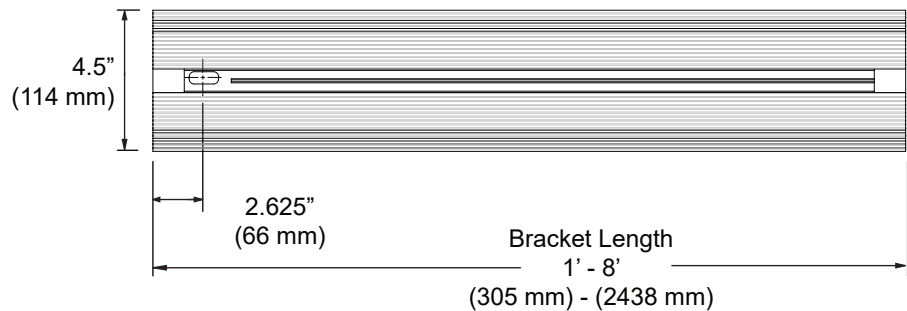

Technical Sheet

Zero Mount (Mud-in) Bracket

For use with the ZipThree™ | 707

Mounts ZipThree | 707 direct/indirect rail, uplight only rail and downlight only rail to surface. Allows direct feed to rail through 3/4" NPT thread. Mounts to blocking and is designed for 5/8" sheet rock. Mounted fixture will leave a 1/8" - 1/4" (3mm - 6mm) reveal from mounting surface.

#8 Screw Channel

Part Number	BK-707-Z3-M1-XX-YY
Description	707 system, extruded and machined 6063-T5 aluminum, one (1) 3/4" NPT thread for conduit fittings, white painted finish

	12/1/2016
	Revision A

Copyright © 2016 Vode Lighting LLC. All rights reserved. The Vode logo and Vode, ZipThree names, are either registered trademarks or trademarks of Vode Lighting LLC in the United States and/or other countries. All other brand or product names are trademarks or registered trademarks of their respective owners. No part of the above drawing, design, arrangements or ideas thereon shall be duplicated or used for any purpose whatsoever without the express permission of Vode Lighting LLC. Due to ongoing innovation, specifications may change without notice.