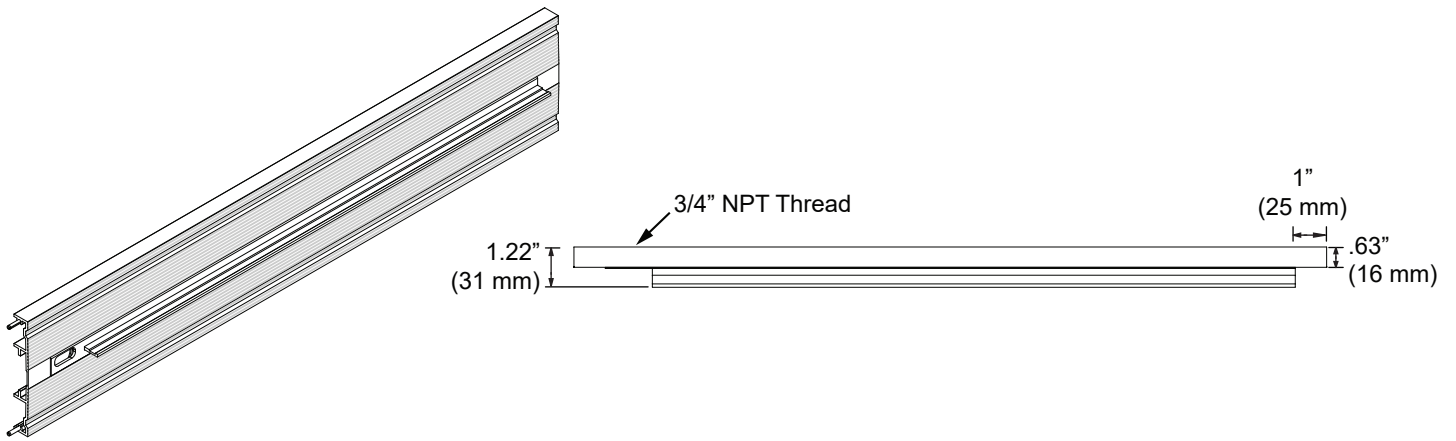

Technical Sheet

Zero Mount (Mud-in) Bracket

For use with the ZipThree™ | 707

Mounts ZipThree | 707 direct/indirect rail, uplight only rail and downlight only rail to surface. Allows direct feed to rail through 3/4" NPT thread. Mounts to blocking and is designed for 5/8" sheet rock. Mounted fixture will leave a 1/8" - 1/4" (3mm - 6mm) reveal from mounting surface.

#8 Screw Channel

Part Number	BK-707-Z3-M1-XX-YY
Description	707 system, extruded and machined 6063-T5 aluminum, one (1) 3/4" NPT thread for conduit fittings, white painted finish

	12/1/2016
	Revision A

Copyright © 2016 Vode Lighting LLC. All rights reserved. The Vode logo and Vode, ZipThree names, are either registered trademarks or trademarks of Vode Lighting LLC in the United States and/or other countries. All other brand or product names are trademarks or registered trademarks of their respective owners. No part of the above drawing, design, arrangements or ideas thereon shall be duplicated or used for any purpose whatsoever without the express permission of Vode Lighting LLC. Due to ongoing innovation, specifications may change without notice.