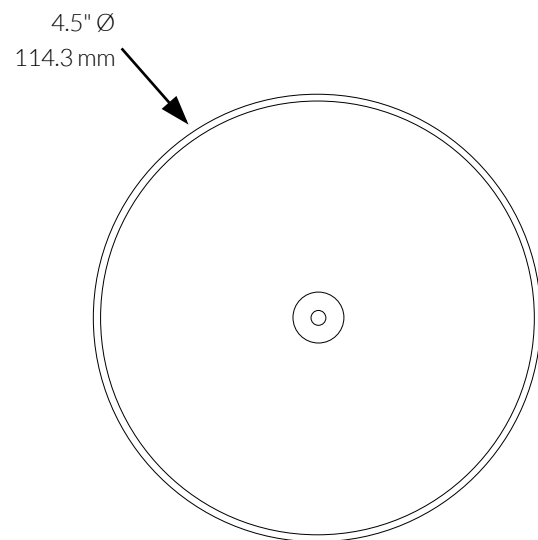

LED - 4.5" Canopy / Suspension

For use with 100 Series / MLR System LED
Technical Sheet

Mounts 100 Series MLR System LED suspension systems to ceiling. Mounts to any standard North America 4" j-box unless system. Mounting hardware designed for 5/8" drywall. Equipped with quick release mounting feature and field adjustable strain relief. Standard canopy finish brushed aluminum.

PART NUMBER	107-BX RR DB-CC-48 96 144-CR4-P-AL	Scale: 1:2
DESCRIPTION	100 Series LED, 4.5" round canopy, power cord, aluminum finish, for BoxRail, RaceRail, and DoubleBox LED suspension.	Unit: inches (mm)
		Drawn by: LS
		Date: 09/23/2013