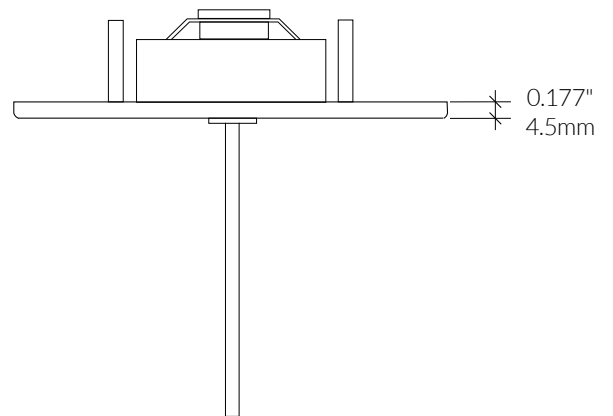

LED - 4.5" Canopy / Suspension

For use with 100 Series / MLR System LED
Technical Sheet

Mounts 100 Series MLR System LED suspension systems to ceiling. Mounts to any standard North America 4" j-box unless system. Mounting hardware designed for 5/8" drywall. Equipped with quick release mounting feature and field adjustable strain relief. Standard canopy finish brushed aluminum.

PART NUMBER	107-BX RR DB-CC-48 96 144-CR4-P-AL	Scale: 1:2
DESCRIPTION	100 Series LED, 4.5" round canopy, power cord, aluminum finish, for BoxRail, RaceRail, and DoubleBox LED suspension.	Unit: inches (mm)
		Drawn by: LS
		Date: 09/23/2013