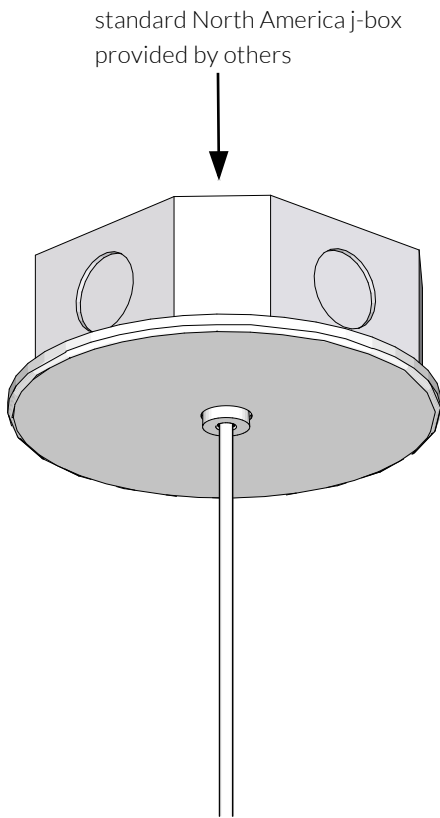

LED - 4.5" Canopy / Suspension

For use with 100 Series / MLR System LED
Technical Sheet

Mounts 100 Series MLR System LED suspension systems to ceiling. Mounts to any standard North America 4" j-box unless system. Mounting hardware designed for 5/8" drywall. Equipped with quick release mounting feature and field adjustable strain relief. Standard canopy finish brushed aluminum.

PART NUMBER	107-BX RR DB-CC-48 96 144-CR4-P-AL	Scale: 1:2
DESCRIPTION	100 Series LED, 4.5" round canopy, power cord, aluminum finish, for BoxRail, RaceRail, and DoubleBox LED suspension.	Unit: inches (mm)
		Drawn by: LS
		Date: 09/23/2013