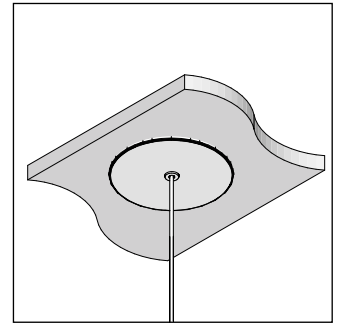

LED - 4.5" Canopy / Suspension

For use with 100 Series / MLR System LED
Technical Sheet

Mounts 100 Series MLR System LED suspension systems to ceiling. Mounts to any standard North America 4" j-box unless system. Mounting hardware designed for 5/8" drywall. Equipped with quick release mounting feature and field adjustable strain relief. Standard canopy finish brushed aluminum.

PART NUMBER	107-BX RR DB-CC-48 96 144-CR4-P-AL	Scale: 1:2
DESCRIPTION	100 Series LED, 4.5" round canopy, power cord, aluminum finish, for BoxRail, RaceRail, and DoubleBox LED suspension.	Unit: inches (mm)
		Drawn by: LS
		Date: 09/23/2013