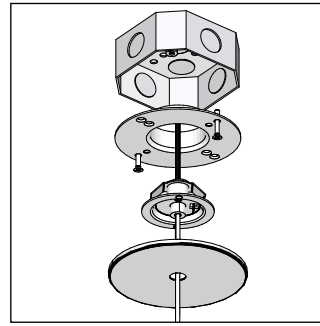

LED - 4.5" Canopy / Suspension

For use with 100 Series / MLR System LED
Technical Sheet

Mounts 100 Series MLR System LED suspension systems to ceiling. Mounts to any standard North America 4" j-box unless system. Mounting hardware designed for 5/8" drywall. Equipped with quick release mounting feature and field adjustable strain relief. Standard canopy finish brushed aluminum.

PART NUMBER	107-BX RR DB-CC-48 96 144-CR4-P-AL	Scale: 1:2
DESCRIPTION	100 Series LED, 4.5" round canopy, power cord, aluminum finish, for BoxRail, RaceRail, and DoubleBox LED suspension.	Unit: inches (mm)
		Drawn by: LS
		Date: 09/23/2013