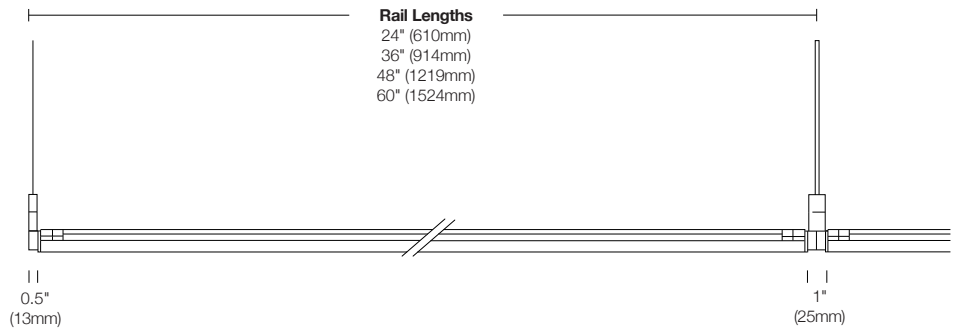

Shown: Integral Ballast

Shown: Large Round Canopy

Multiple mounting hardware options designed to fit any application.

Structure

Rail Lengths	24" (610mm), 36" (914mm), 48" (1219mm), 60" (1524mm).
Rail Dimensions	1.58" (40mm) x 3.15" (80mm).
Construction / Finish	Extruded and machined 6063 aluminum. Clear anodized (stock), black anodized, white painted and non-standard finishes available.
Mounting	Ceiling mount to jbox or integral ballast housing. <i>See following page for details.</i>
Cable Length	60" (1524mm). Non-standard cable length available.
System Run Length	2' (610mm) minimum. Unlimited maximum.
System Weight	0.66lbs (0.30kg) per foot (305mm). ¹

NOTES & LIMITATIONS

¹Weight based on system consisting of 4' (1219mm) rail, 4' (1219mm) cable drop and mounting hardware.
Ballast and housing not included.

DISCONTINUED
To order, call
(707) 996-9898

Integral Ballast

Integral Power (end)
h 1.7" (43mm)
w 1.8" (46mm)

Integral Power (joint)

Large Round Canopy
Ø4.5" (114mm)

Large Round Canopy
Ø4.5" (114mm)
for single 72" (1829mm) or 96" (2438 mm) rail lengths

Large Round Canopy
Ø4.5" (114mm)
for continuous systems with 72" (1829mm) or 96" (2438 mm) rail lengths

Dimensions

Materials

Suspension Cable	Ø7mm, 18/5 AWG, PVC jacket, FEP-Insulated, RoHS compliant.
Power Cable	Ø6mm, 18/4 AWG, fiberglass sheathing, FEP insulation, RoHS compliant.
Cable Connectors	Unfilled clear Nylon, rated UL 94 V-0, halogen free. RoHS compliant.
Remote Power Housing	1/16" (0.8mm) formed steel, zinc chromate plating.