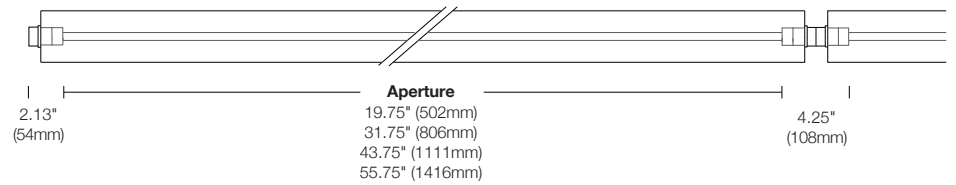

Light

Fixture Efficacy (lm/W)	58% efficacy.
Distribution	Symmetric distribution, 22% direct. 78% indirect.
T5 Lamp HE (High Efficiency)	14W = 24" (600mm) lamp. 21W = 36" (900mm) lamp. 28W = 48" (1200mm) lamp. 35W = 60" (1500mm) lamp.
T5 Lamp HO (High Output)	24W = 24" (600mm) lamp. 39W = 36" (900mm) lamp. 54W = 48" (1200mm) lamp. 80W = 60" (1500mm) lamp.
Color Temperature	3000K, 3500K, 4100K. Other color temperature lamps available on request.

NOTES & LIMITATIONS

¹Weight based on system consisting of 4' (1219mm) rail, 4' (1219mm) cable drop and mounting hardware.
Ballast and housing not included.

DISCONTINUED
To order, call
(707) 996-9898

Integral Ballast

Integral Power (end)
h 1.7" (43mm)
w 1.8" (46mm)

Integral Power (joint)

Large Round Canopy
Ø4.5" (114mm)

Large Round Canopy
Ø4.5" (114mm)
for single 72" (1829mm) or 96" (2438 mm) rail lengths

Large Round Canopy
Ø4.5" (114mm)
for continuous systems with 72" (1829mm) or 96" (2438 mm) rail lengths

Dimensions

Materials

Suspension Cable	Ø7mm, 18/5 AWG, PVC jacket, FEP-Insulated, RoHS compliant.
Power Cable	Ø6mm, 18/4 AWG, fiberglass sheathing, FEP insulation, RoHS compliant.
Cable Connectors	Unfilled clear Nylon, rated UL 94 V-0, halogen free. RoHS compliant.
Remote Power Housing	1/16" (0.8mm) formed steel, zinc chromate plating.