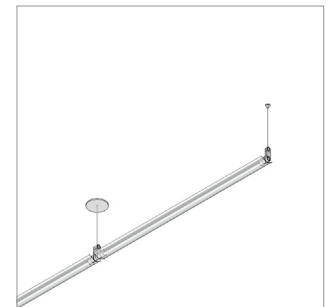

BowPerf, direct/indirect, 370° rotation.

Benefits & Features

Low Profile Symmetric Design

Symmetric profile, 1.58" (40mm) x 3.15" (80mm), 370° rotation, angle gage and lock.

Superior Light Quality & Performance

For HE & HO lamps. 58% fixture efficacy. Perforated aluminum reflector.

Adaptive Power Modules

Integral or remote power, 1% dimming available for most configurations and protocols.

Modular Design

Specification-grade adaptive system for easy integration into building structure and furniture.

Shown: Integral Ballast

Shown: Large Round Canopy

Multiple mounting hardware options designed to fit any application.

Structure

Rail Lengths	24" (610mm), 36" (914mm), 48" (1219mm), 60" (1524mm).
Rail Dimensions	1.58" (40mm) x 3.15" (80mm).
Construction / Finish	Extruded and machined 6063 aluminum. Clear anodized (stock), black anodized, white painted and non-standard finishes available.
Mounting	Ceiling mount to jbox or integral ballast housing. <i>See following page for details.</i>
Cable Length	60" (1524mm). Non-standard cable length available.
System Run Length	2' (610mm) minimum. Unlimited maximum.
System Weight	0.66lbs (0.30kg) per foot (305mm). ¹