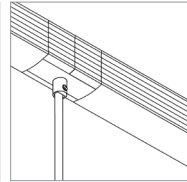

Light

Fixture Efficacy (lm/W)	58% efficacy.
Distribution	Symmetric distribution, 22% direct. 78% indirect.
T5 Lamp HE (High Efficiency)	14W = 24" (600mm) lamp. 21W = 36" (900mm) lamp. 28W = 48" (1200mm) lamp. 35W = 60" (1500mm) lamp.
T5 Lamp HO (High Output)	24W = 24" (600mm) lamp. 39W = 36" (900mm) lamp. 54W = 48" (1200mm) lamp. 80W = 60" (1500mm) lamp.
Color Temperature	3000K, 3500K, 4100K. Other color temperature lamps available on request.

NOTES & LIMITATIONS

¹Weight based on system consisting of 4' (1219mm) rail, 4' (1219mm) cable drop and mounting hardware.
Ballast and housing not included.

DISCONTINUED
To order, call
(707) 996-9898

Integral Ballast

Integral Power (end)
h 1.7" (43mm)
w 1.8" (46mm)

Integral Power (joint)

Large Round Canopy
Ø4.5" (114mm)

Large Round Canopy
Ø4.5" (114mm)
for single 72" (1829mm) or 96" (2438 mm) rail lengths

Large Round Canopy
Ø4.5" (114mm)
for continuous systems with 72" (1829mm) or 96" (2438 mm) rail lengths