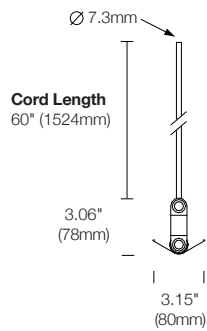

Light

Fixture Efficacy (lm/W)	58% efficacy.
Distribution	Symmetric distribution, 22% direct. 78% indirect.
T5 Lamp HE (High Efficiency)	14W = 24" (600mm) lamp. 21W = 36" (900mm) lamp. 28W = 48" (1200mm) lamp. 35W = 60" (1500mm) lamp.
T5 Lamp HO (High Output)	24W = 24" (600mm) lamp. 39W = 36" (900mm) lamp. 54W = 48" (1200mm) lamp. 80W = 60" (1500mm) lamp.
Color Temperature	3000K, 3500K, 4100K. Other color temperature lamps available on request.

NOTES & LIMITATIONS

¹Weight based on system consisting of 4' (1219mm) rail, 4' (1219mm) cable drop and mounting hardware.
Ballast and housing not included.

DISCONTINUED
To order, call
(707) 996-9898

Integral Ballast

Integral Power (end)
h 1.7" (43mm)
w 1.8" (46mm)

Integral Power (joint)

Large Round Canopy
Ø4.5" (114mm)

Large Round Canopy
Ø4.5" (114mm)
for single 72" (1829mm) or 96" (2438 mm) rail lengths

Large Round Canopy
Ø4.5" (114mm)
for continuous systems with 72" (1829mm) or 96" (2438 mm) rail lengths

Dimensions

Materials

Suspension Cable	Ø7mm, 18/5 AWG, PVC jacket, FEP-Insulated, RoHS compliant.
Power Cable	Ø6mm, 18/4 AWG, fiberglass sheathing, FEP insulation, RoHS compliant.
Cable Connectors	Unfilled clear Nylon, rated UL 94 V-0, halogen free. RoHS compliant.
Remote Power Housing	1/16" (0.8mm) formed steel, zinc chromate plating.