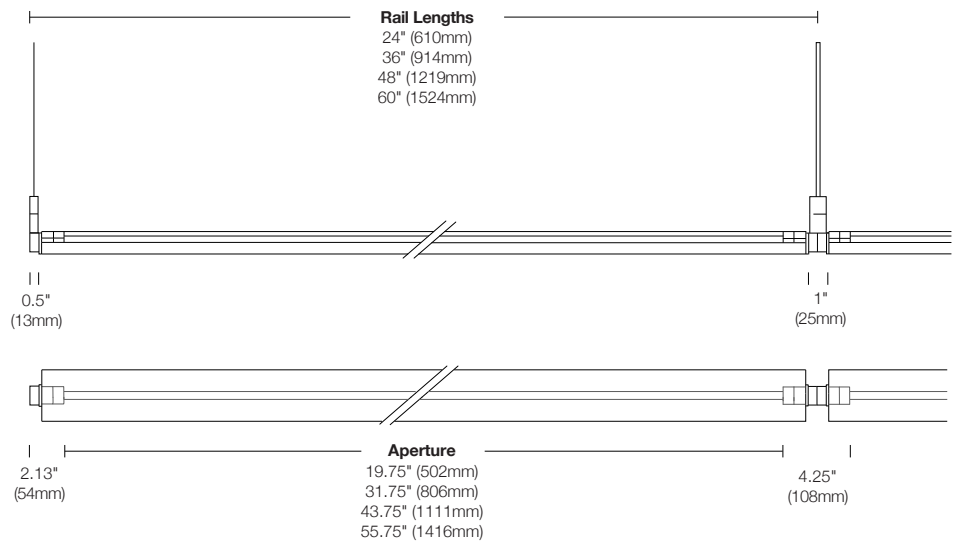

Light

Fixture Efficacy (lm/W)	58% efficacy.
Distribution	Symmetric distribution, 22% direct. 78% indirect.
T5 Lamp HE (High Efficiency)	14W = 24" (600mm) lamp. 21W = 36" (900mm) lamp. 28W = 48" (1200mm) lamp. 35W = 60" (1500mm) lamp.
T5 Lamp HO (High Output)	24W = 24" (600mm) lamp. 39W = 36" (900mm) lamp. 54W = 48" (1200mm) lamp. 80W = 60" (1500mm) lamp.
Color Temperature	3000K, 3500K, 4100K. Other color temperature lamps available on request.

NOTES & LIMITATIONS

¹Weight based on system consisting of 4' (1219mm) rail, 4' (1219mm) cable drop and mounting hardware.
Ballast and housing not included.

DISCONTINUED
To order, call
(707) 996-9898

Integral Ballast

Integral Power (end)
h 1.7" (43mm)
w 1.8" (46mm)

Integral Power (joint)

Large Round Canopy
Ø4.5" (114mm)

Large Round Canopy
Ø4.5" (114mm)
for single 72" (1829mm) or 96" (2438 mm) rail lengths

Large Round Canopy
Ø4.5" (114mm)
for continuous systems with 72" (1829mm) or 96" (2438 mm) rail lengths

Dimensions

Materials

Suspension Cable	Ø7mm, 18/5 AWG, PVC jacket, FEP-Insulated, RoHS compliant.
Power Cable	Ø6mm, 18/4 AWG, fiberglass sheathing, FEP insulation, RoHS compliant.
Cable Connectors	Unfilled clear Nylon, rated UL 94 V-0, halogen free. RoHS compliant.
Remote Power Housing	1/16" (0.8mm) formed steel, zinc chromate plating.