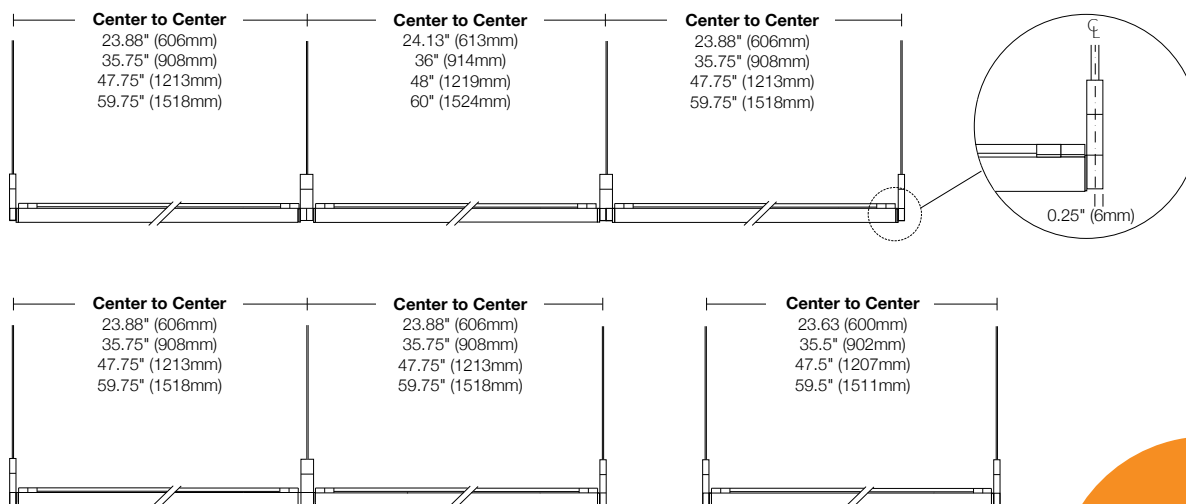

0

Ballast Type¹	Voltage	Emergency Ballast	Lamp Type	Finish	Lens / Baffle
I Instant Start, non-dimming	1 120v	Specify number of emergency ballasts required. See Ballast Guide for details.	Supplied by Others HE High Efficiency (HE) HO High Output (HO) Supplied by Vode E30 Sylvania Pentron, 3000K (HE) E35 Sylvania Pentron, 3500K (HE) E41 Sylvania Pentron, 4100K (HE) O30 Sylvania Pentron, 3000K (HO) O35 Sylvania Pentron, 3500K (HO) O41 Sylvania Pentron, 4100K (HO) Z Other (please specify)	AL Clear Anodized (stock) WH White Painted BL Black Anodized Z Non-standard Finish (please specify)	0 None
A Programmed Start, non-dimming	4 240v				
E Lutron Ecosystem, 10% dimming	2 277v				
H Lutron Hi-Lume 3D, 1% dimming					
J Lutron Ecosystem H-Series, 1% dimming					
F 0-10v, 1% dimming					
Z Other (please specify)					

NOTES & LIMITATIONS

- ¹Some ballasts may not be compatible with your specification. See [Ballast Guide](#) for details.
- ²Occupancy and daylight sensors are available. Contact Vode or your Vode agent with your specific requirements.
- ³Requires Integral Ballast (IB).

Sensors	Options
0 None	Select all that apply.
Z Other (please specify)²	0 None
	2 GLR Fuse
	3 9' 18/3 Cord and Plug
	4 Conduit adapter for end power feed³

Layout

DISCONTINUED
To order, call
(707) 996-9898