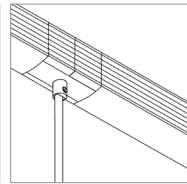

Light

Fixture Efficacy (lm/W)	58% efficacy.
Distribution	Symmetric distribution, 22% direct. 78% indirect.
T5 Lamp HE (High Efficiency)	14W = 24" (600mm) lamp. 21W = 36" (900mm) lamp. 28W = 48" (1200mm) lamp. 35W = 60" (1500mm) lamp.
T5 Lamp HO (High Output)	24W = 24" (600mm) lamp. 39W = 36" (900mm) lamp. 54W = 48" (1200mm) lamp. 80W = 60" (1500mm) lamp.
Color Temperature	3000K, 3500K, 4100K. Other color temperature lamps available on request.

NOTES & LIMITATIONS

¹Weight based on system consisting of 4' (1219mm) rail, 4' (1219mm) cable drop and mounting hardware.
Ballast and housing not included.

DISCONTINUED
To order, call
(707) 996-9898

Integral Ballast

Integral Power (end)
h 1.7" (43mm)
w 1.8" (46mm)

Integral Power (joint)

Large Round Canopy
Ø4.5" (114mm)

Large Round Canopy
Ø4.5" (114mm)
for single 72" (1829mm) or 96" (2438 mm) rail lengths

Large Round Canopy
Ø4.5" (114mm)
for continuous systems with 72" (1829mm) or 96" (2438 mm) rail lengths