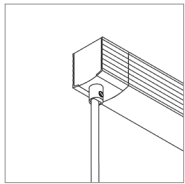

Shown: Integral Ballast

Shown: Large Round Canopy

Multiple mounting hardware options designed to fit any application.

Structure

Rail Lengths	24" (610mm), 36" (914mm), 48" (1219mm), 60" (1524mm).
Rail Dimensions	1.58" (40mm) x 3.15" (80mm).
Construction / Finish	Extruded and machined 6063 aluminum. Clear anodized (stock), black anodized, white painted and non-standard finishes available.
Mounting	Ceiling mount to jbox or integral ballast housing. <i>See following page for details.</i>
Cable Length	60" (1524mm). Non-standard cable length available.
System Run Length	2' (610mm) minimum. Unlimited maximum.
System Weight	0.66lbs (0.30kg) per foot (305mm). ¹

Light

Fixture Efficacy (lm/W)	58% efficacy.
Distribution	Symmetric distribution, 22% direct. 78% indirect.
T5 Lamp HE (High Efficiency)	14W = 24" (600mm) lamp. 21W = 36" (900mm) lamp. 28W = 48" (1200mm) lamp. 35W = 60" (1500mm) lamp.
T5 Lamp HO (High Output)	24W = 24" (600mm) lamp. 39W = 36" (900mm) lamp. 54W = 48" (1200mm) lamp. 80W = 60" (1500mm) lamp.
Color Temperature	3000K, 3500K, 4100K. Other color temperature lamps available on request.

NOTES & LIMITATIONS

¹Weight based on system consisting of 4' (1219mm) rail, 4' (1219mm) cable drop and mounting hardware.
Ballast and housing not included.

DISCONTINUED
To order, call
(707) 996-9898

Integral Ballast