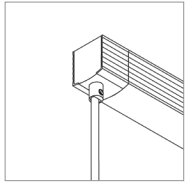

Light

Fixture Efficacy (lm/W)	58% efficacy.
Distribution	Symmetric distribution, 22% direct. 78% indirect.
T5 Lamp HE (High Efficiency)	14W = 24" (600mm) lamp. 21W = 36" (900mm) lamp. 28W = 48" (1200mm) lamp. 35W = 60" (1500mm) lamp.
T5 Lamp HO (High Output)	24W = 24" (600mm) lamp. 39W = 36" (900mm) lamp. 54W = 48" (1200mm) lamp. 80W = 60" (1500mm) lamp.
Color Temperature	3000K, 3500K, 4100K. Other color temperature lamps available on request.

NOTES & LIMITATIONS

¹Weight based on system consisting of 4' (1219mm) rail, 4' (1219mm) cable drop and mounting hardware.
Ballast and housing not included.

DISCONTINUED
To order, call
(707) 996-9898

Integral Ballast