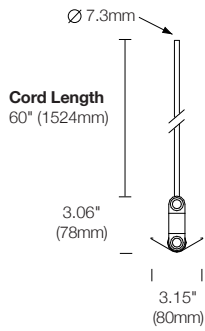

Light

Fixture Efficacy (lm/W)	58% efficacy.
Distribution	Symmetric distribution, 22% direct. 78% indirect.
T5 Lamp HE (High Efficiency)	14W = 24" (600mm) lamp. 21W = 36" (900mm) lamp. 28W = 48" (1200mm) lamp. 35W = 60" (1500mm) lamp.
T5 Lamp HO (High Output)	24W = 24" (600mm) lamp. 39W = 36" (900mm) lamp. 54W = 48" (1200mm) lamp. 80W = 60" (1500mm) lamp.
Color Temperature	3000K, 3500K, 4100K. Other color temperature lamps available on request.

NOTES & LIMITATIONS

¹Weight based on system consisting of 4' (1219mm) rail, 4' (1219mm) cable drop and mounting hardware.
Ballast and housing not included.

DISCONTINUED
To order, call
(707) 996-9898

Integral Ballast

Integral Power (end)
h 1.7" (43mm)
w 1.8" (46mm)

Integral Power (joint)

Large Round Canopy
Ø4.5" (114mm)

Large Round Canopy
Ø4.5" (114mm)
for single 72" (1829mm) or 96" (2438 mm) rail lengths

Large Round Canopy
Ø4.5" (114mm)
for continuous systems with 72" (1829mm) or 96" (2438 mm) rail lengths

Dimensions

Materials

Suspension Cable	Ø7mm, 18/5 AWG, PVC jacket, FEP-Insulated, RoHS compliant.
Power Cable	Ø6mm, 18/4 AWG, fiberglass sheathing, FEP insulation, RoHS compliant.
Cable Connectors	Unfilled clear Nylon, rated UL 94 V-0, halogen free. RoHS compliant.
Remote Power Housing	1/16" (0.8mm) formed steel, zinc chromate plating.