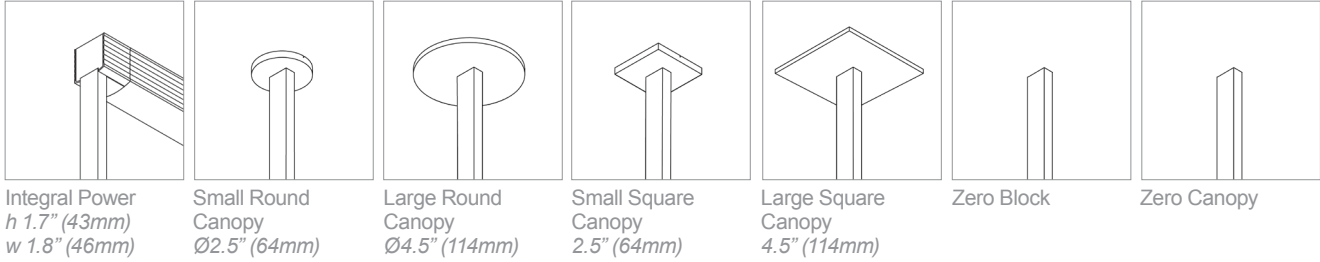

Shown: Large Round Canopy

Structure

Rail Lengths	24" (610mm), 36" (914mm), 48" (1219mm), 60" (1524mm).
Rail Dimensions	1.55" (39mm) x 1.12" (28mm).
Construction / Finish	Extruded and machined 6063 aluminum. Clear anodized (stock), black anodized, white painted and non-standard finishes available.
Mounting	Ceiling or wall mount to jbox or integral ballast housing. <i>See following page for details.</i>
Arm Length	1.25' (32mm) – 96" (2438mm). Non-standard arm lengths available.
System Run Length	2' (610mm) minimum. Unlimited maximum.
System Weight	0.74lbs (0.34kg) per foot (305mm). ¹

Light

Fixture Efficacy (lm/W)	94%.
Distribution	Symmetric distribution, 55% direct. 45% indirect.
T5 Lamp HE (High Efficiency)	14W = 24" (600mm) lamp. 21W = 36" (900mm) lamp. 28W = 48" (1200mm) lamp. 35W = 60" (1500mm) lamp.
T5 Lamp HO (High Output)	24W = 24" (600mm) lamp. 39W = 36" (900mm) lamp. 54W = 48" (1200mm) lamp. 80W = 60" (1500mm) lamp.
Color Temperature	3000K, 3500K, 4100K. Other color temperature lamps available on request.

NOTES & LIMITATIONS

¹Weight based on system consisting of 4' (1219mm) rail, 4' (1219mm) cable drop and mounting hardware. Ballast and housing not included.

DISCONTINUED
To order, call
(707) 996-9898

Mounting Hardware

Dimensions

Materials

Power Cable	Ø6mm, 18/4 AWG, fiberglass sheathing, FEP insulation, RoHS compliant.
Cable Connectors	Unfilled clear Nylon, rated UL 94 V-0, halogen free. RoHS compliant.
Remote Power Housing	1/16" (0.8mm) formed steel, zinc chromate plating.