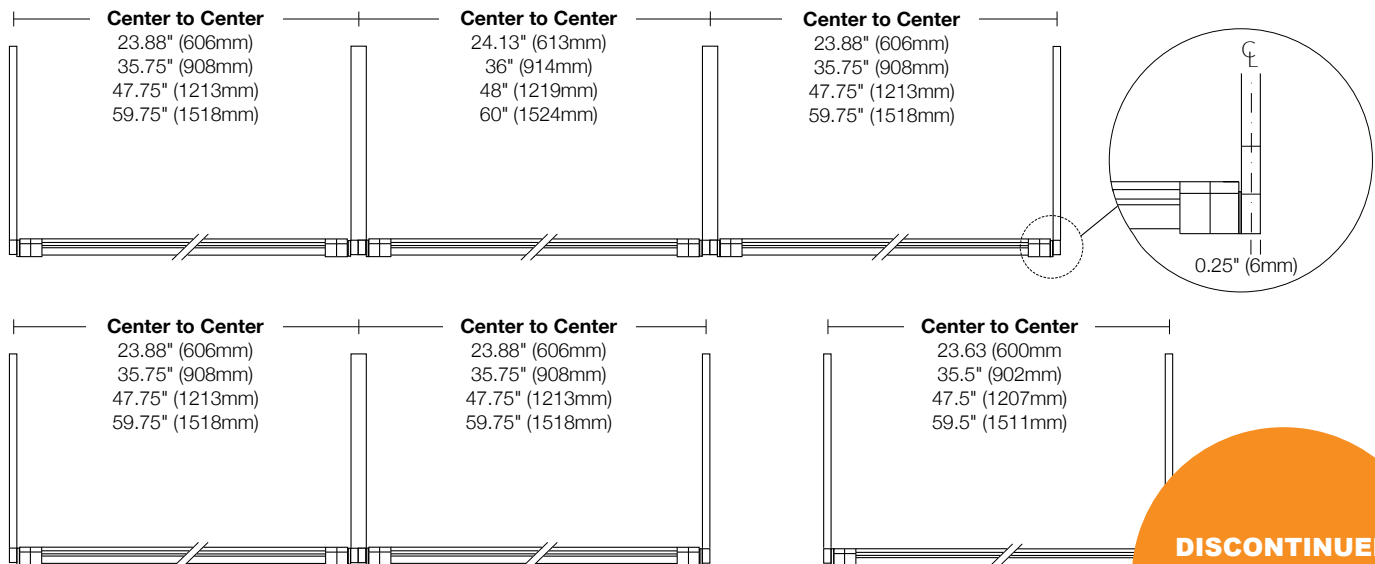

0			

Lens / Baffle	Sensors	Options
0 None	0 None Z Other (please specify)⁴	Select all that apply. 0 None 2 GLR Fuse 3 9' 18/3 Cord and Plug 4 Conduit adapter for end power feed⁵

NOTES & LIMITATIONS

- ¹For arms 18" and longer, wall-mounted systems include a cable tie-back.
- ²Zero Canopy (00) and Zero Block (0B) is not available with 1.25" (32mm) arm length.
- ³Some ballasts may not be compatible with your specification. See [Ballast Guide](#) for details.
- ⁴Occupancy and daylight sensors are available. Contact Vode or your Vode agent with your specific requirements.
- ⁵Requires Integral Ballast (IB).

Layout

DISCONTINUED
To order, call
(707) 996-9898

Copyright © 2014 Vode Lighting LLC. All rights reserved.

The Vode logo and Vode and BeeRail names are either registered trademarks or trademarks of Vode Lighting LLC in the United States and / or other countries. All other brand or product names are trademarks or registered trademarks of their respective owners. Due to ongoing innovation, specifications may change without notice.

Credits, Page 1 Photo: Hangar Design Group Offices, New York, NY | Architecture: Hangar Design Group | Photo: Paul Warchol Photography Inc.

Vode Lighting LLC | 1206 East MacArthur, Suite 3, Sonoma, CA 95476 | 707.996.9898