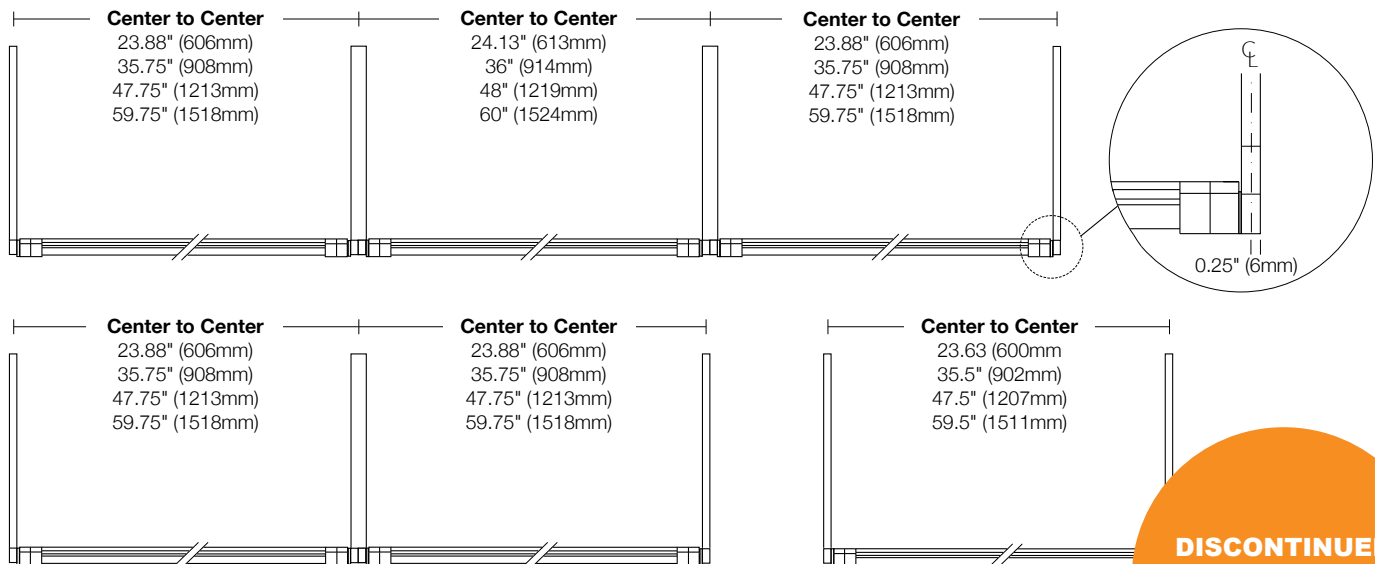

0					

Lens / Baffle	Sensors	Options
0 None	0 None Z Other (please specify)⁴	Select all that apply. 0 None 2 GLR Fuse 3 9' 18/3 Cord and Plug 4 Conduit adapter for end power feed⁵

NOTES & LIMITATIONS

- ¹For arms 18" and longer, wall-mounted systems include a cable tie-back.
- ²Zero Canopy (00) and Zero Block (0B) is not available with 1.25" (32mm) arm length.
- ³Some ballasts may not be compatible with your specification. See [Ballast Guide](#) for details.
- ⁴Occupancy and daylight sensors are available. Contact Vode or your Vode agent with your specific requirements.
- ⁵Requires Integral Ballast (IB).

Layout

DISCONTINUED
To order, call
(707) 996-9898

Copyright © 2014 Vode Lighting LLC. All rights reserved.

The Vode logo and Vode and BeeRail names are either registered trademarks or trademarks of Vode Lighting LLC in the United States and / or other countries. All other brand or product names are trademarks or registered trademarks of their respective owners. Due to ongoing innovation, specifications may change without notice.

Credits, Page 1 Photo: Hangar Design Group Offices, New York, NY | Architecture: Hangar Design Group | Photo: Paul Warchol Photography Inc.

Vode Lighting LLC | 1206 East MacArthur, Suite 3, Sonoma, CA 95476 | 707.996.9898