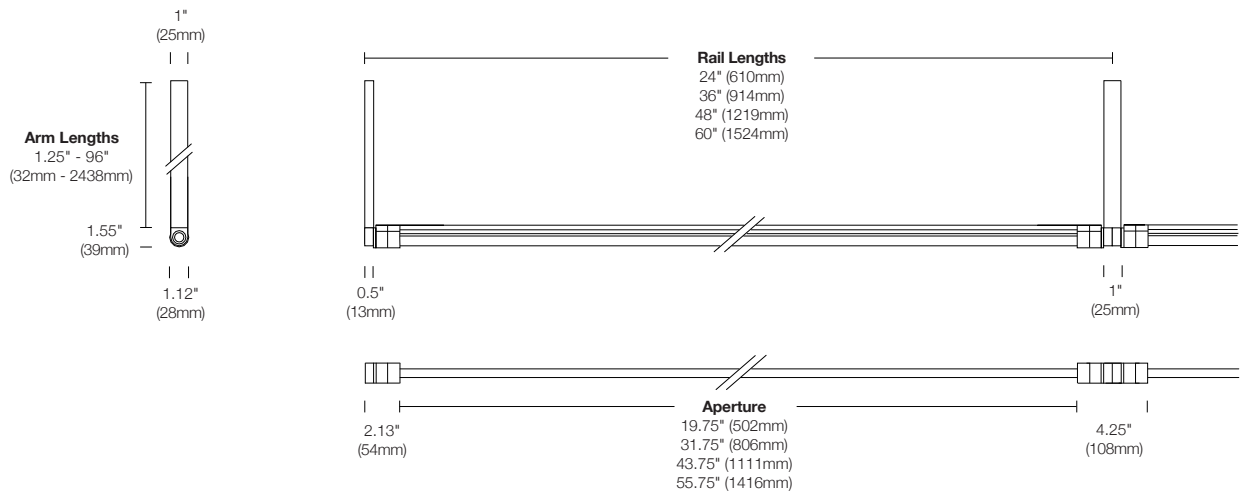

Shown: Large Round Canopy

Structure

Rail Lengths	24" (610mm), 36" (914mm), 48" (1219mm), 60" (1524mm).
Rail Dimensions	1.55" (39mm) x 1.12" (28mm).
Construction / Finish	Extruded and machined 6063 aluminum. Clear anodized (stock), black anodized, white painted and non-standard finishes available.
Mounting	Ceiling or wall mount to jbox or integral ballast housing. <i>See following page for details.</i>
Arm Length	1.25' (32mm) – 96" (2438mm). Non-standard arm lengths available.
System Run Length	2' (610mm) minimum. Unlimited maximum.
System Weight	0.74lbs (0.34kg) per foot (305mm). ¹

Light

Fixture Efficacy (lm/W)	94%.
Distribution	Symmetric distribution, 55% direct. 45% indirect.
T5 Lamp HE (High Efficiency)	14W = 24" (600mm) lamp. 21W = 36" (900mm) lamp. 28W = 48" (1200mm) lamp. 35W = 60" (1500mm) lamp.
T5 Lamp HO (High Output)	24W = 24" (600mm) lamp. 39W = 36" (900mm) lamp. 54W = 48" (1200mm) lamp. 80W = 60" (1500mm) lamp.
Color Temperature	3000K, 3500K, 4100K. Other color temperature lamps available on request.

NOTES & LIMITATIONS

¹Weight based on system consisting of 4' (1219mm) rail, 4' (1219mm) cable drop and mounting hardware. Ballast and housing not included.

DISCONTINUED
To order, call
(707) 996-9898

Mounting Hardware

Dimensions

Materials

Power Cable	Ø6mm, 18/4 AWG, fiberglass sheathing, FEP insulation, RoHS compliant.
Cable Connectors	Unfilled clear Nylon, rated UL 94 V-0, halogen free. RoHS compliant.
Remote Power Housing	1/16" (0.8mm) formed steel, zinc chromate plating.